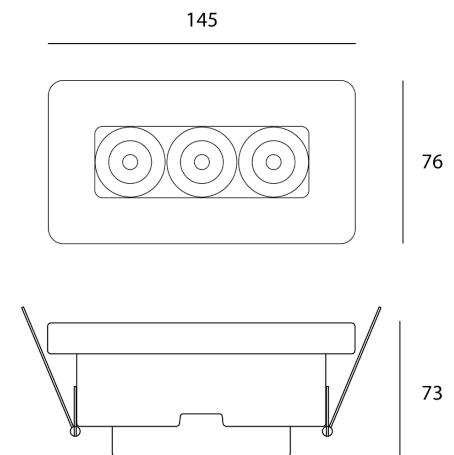

## Cement 3 LED Recessed Downlight

by

Cement 3 downlight with black interior. Cement body with simple design for modern applications. 11w LED, 3000k, 800lm, CRI 90, dimmable. Driver supplied. Suited for residential and commercial spaces with bulk quantities available to order.

### Product Dimensions

<b>Materials</b>	Cement	<b>Source</b>	11W LED	<b>Colour Temp</b>	3000K
<b>Output</b>	800lm	<b>CRI</b>	90	<b>Dimming</b>	PHASE