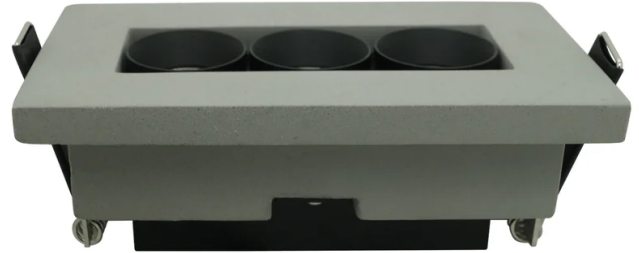

LI CEMENT/3/CEM/BK

Cement 3 LED Recessed Downlight

by

Cement 3 downlight with black interior. Cement body with simple design for modern applications. 11w LED, 3000k, 800lm, CRI 90, dimmable. Driver supplied. Suited for residential and commercial spaces with bulk quantities available to order.

Supplier Studio Italia

Country China

SKU LI CEMENT/3/CEM/BK

Finish Cement

Product Dimensions

Materials Cement

Source 11W LED

Colour Temp 3000K

Output 800lm

CRI 90

Dimming PHASE