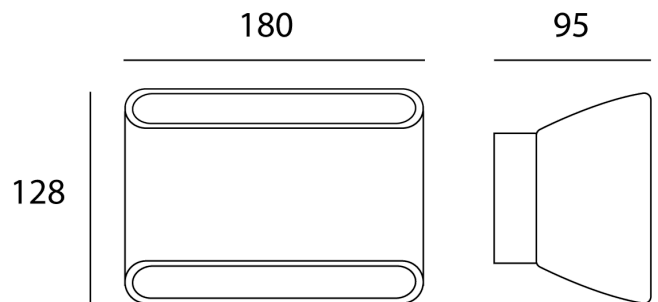

SI A/ORSAY/EX/2/ANT

Orsay Up & Down Exterior Light

by

Orsay is an exterior grade wall light with 2 x in-built 5W LED for indirect illumination. The fitting has a minimalist contemporary design for easy integration with most outdoor aesthetics. Orsay has an ingress protection of IP65 and an impact protection of IK04 with an anti-corrosive finish. It is available in Sandy anthracite.

Supplier	Studio Italia
Country	China
SKU	SI A/ORSAY/EX/2/ANT
Finish	Anthracite

Product Dimensions

Materials	Aluminium	Source	2 x 5W LED	Colour Temp	3000K
Output	900lm	CRI	>80	IP Rating	IP65 / IK04
Dimming	TRIAC				