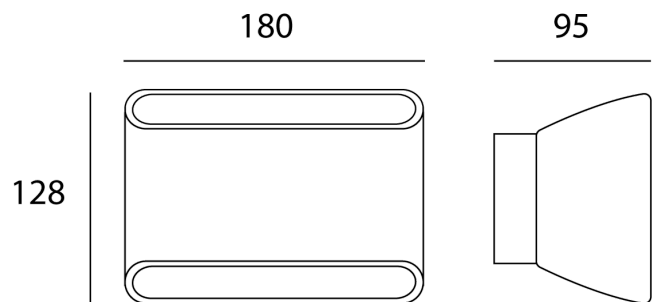

Orsay Up & Down Exterior Light

by

Orsay is an exterior grade wall light with 2 x in-built 5W LED for indirect illumination. The fitting has a minimalist contemporary design for easy integration with most outdoor aesthetics. Rated IP55 with anti-corrosive finish. It is available in Sandy anthracite.

Supplier	Studio Italia
Country	China
SKU	CG A/ORSAY/EX/2/ANT
Finish	Anthracite

Product Dimensions

Materials	Aluminium	Source	2 x 5W LED	Colour Temp	3000K
Output	900lm	CRI	80	IP Rating	IP55
Dimming	PHASE				