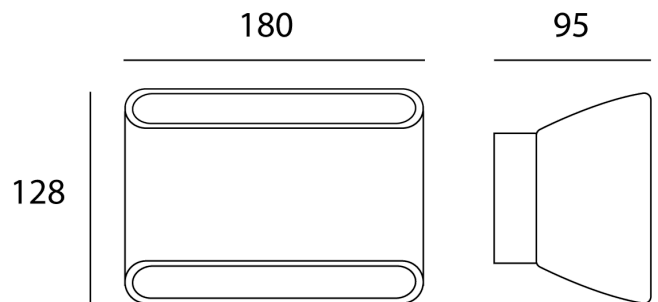

SI A/ORSAY/EX/2/ANT

Orsay Up & Down Exterior Light

by

Orsay is an exterior grade wall light with 2 x in-built 5W LED for indirect illumination. The fitting has a minimalist contemporary design for easy integration with most outdoor aesthetics. Orsay has an ingress protection of IP65 and an impact protection of IK04 with an anti-corrosive finish. It is available in Sandy anthracite.

| | |
|-----------------|---------------------|
| Supplier | Studio Italia |
| Country | China |
| SKU | SI A/ORSAY/EX/2/ANT |
| Finish | Anthracite |

Product Dimensions

| | | | | | |
|------------------|-----------|---------------|------------|--------------------|-------------|
| Materials | Aluminium | Source | 2 x 5W LED | Colour Temp | 3000K |
| Output | 900lm | CRI | >80 | IP Rating | IP65 / IK04 |
| Dimming | TRIAC | | | | |