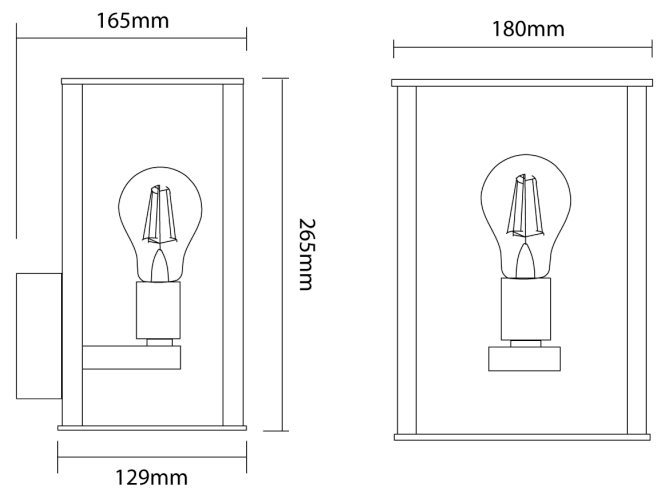

SI A/RETRO/ANT

Retro Outdoor Wall Light

by

A minimalist retro inspired outdoor wall light in anthracite finish. IP44 rating for exterior applications and takes 1 x E27 globe. Features in & out cable entries. French designed.

Supplier	Studio Italia
Country	China
SKU	SI A/RETRO/ANT
Finish	Anthracite

Product Dimensions

Materials	Aluminium
Dimming	Dependent on globe

Source	1 x E27 42W (Max)
---------------	-------------------

IP Rating	IP44
------------------	------