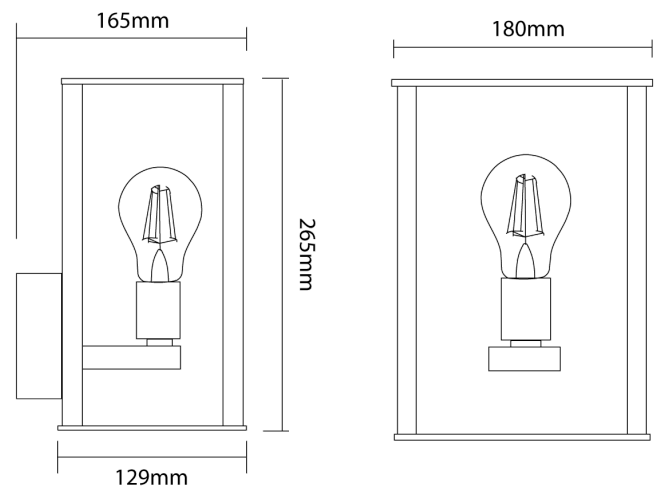

## Retro Outdoor Wall Light

by Studio Italia

A minimalist retro inspired outdoor wall light in anthracite finish. IP44 rating for exterior applications and takes 1 x E27 globe. Features in & out cable entries. French designed.

<b>Supplier</b>	Studio Italia
<b>Country</b>	China
<b>SKU</b>	SI A/RETRO/ANT
<b>Finish</b>	Anthracite

Product Dimensions

<b>Materials</b>	Aluminium
<b>Dimming</b>	Dependent on globe

<b>Source</b>	1 x E27 42W (Max)
---------------	-------------------