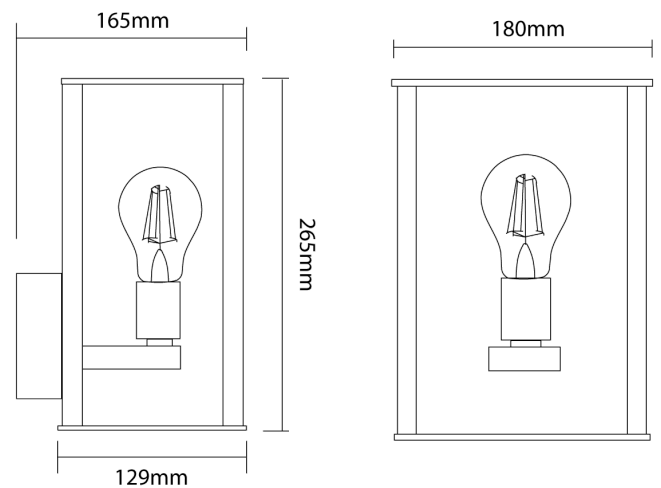

## Retro Outdoor Wall Light

by

A minimalist retro inspired outdoor wall light in anthracite finish. IP44 rating for exterior applications and takes 1 x E27 globe. Features in & out cable entries. French designed.

### Product Dimensions

<b>Materials</b>	Aluminium
<b>Dimming</b>	Dependent on globe

<b>Source</b>	1 x E27 42W (Max)
---------------	-------------------

<b>IP Rating</b>	IP44
------------------	------