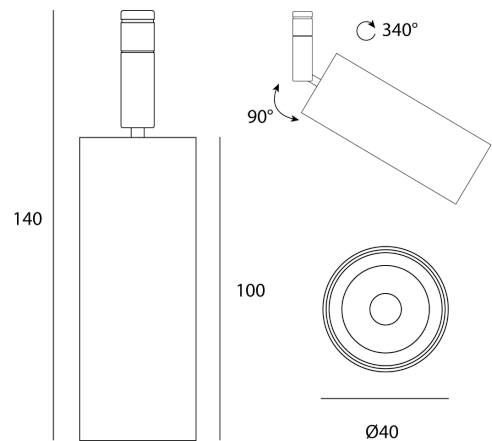

Penne 12V Mini LED Track Light

by Studio Italia

Penne 12v Mini Track light available in black or white finish. CREE 12v LED, 3000k, 600lm, CRI 90, 6.3w with 40 degree beam spread. Adjustable to a 90 degree with 340 degree rotation. Flicker free. The compact size and adjustability of the Penne track light makes it ideal for retail and gallery installations. Please note that the Penne is only mountable on 12V track.

Supplier	Studio Italia
Country	China
SKU	GG TK/PENNE/12V/WH
Finish	White

Product Dimensions

Materials	Aluminium	Source	6.3W LED	Colour Temp	3000K
CRI	90+	Emission	40 degree beam	Dimming	Non-Dimmable
Notes	Adjustable 90 degree angle, 340 degree rotation				