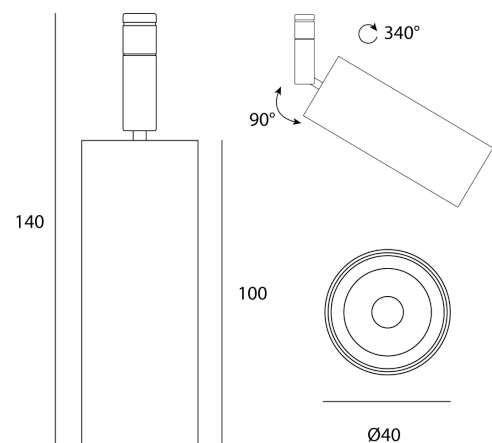

## Penne 12V Mini LED Track Light

by

Penne 12v Mini Track light available in black or white finish. CREE 12v LED, 3000k, 600lm, CRI 90, 6.3w with 40 degree beam spread. Adjustable to a 90 degree with 340 degree rotation. Flicker free. The compact size and adjustability of the Penne track light makes it ideal for retail and gallery installations. Please note that the Penne is only mountable on 12V track.

<b>Supplier</b>	Studio Italia
<b>Country</b>	China
<b>SKU</b>	GG TK/PENNE/12V/WH
<b>Finish</b>	White

### Product Dimensions

<b>Materials</b>	Aluminium	<b>Source</b>	6.3W LED	<b>Colour Temp</b>	3000K
<b>CRI</b>	90+	<b>Emission</b>	40 degree beam	<b>Dimming</b>	Non-Dimmable
<b>Notes</b>	Adjustable 90 degree angle, 340 degree rotation				