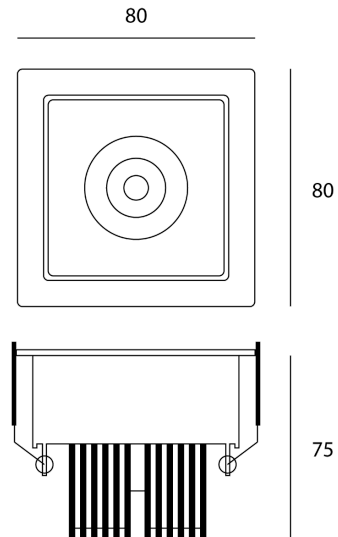

SI RUBIC/1/WH

Rubic 1 Square Downlight

by

Rubic 1 Square downlight in white finish. CREE 12w LED, 3000k, 800lm, CRI 90, dimmable with 38 degree beam spread. Driver supplied. Ideal for contemporary residential and commercial projects with bulk quantities available to order.

Supplier	Studio Italia
Country	China
SKU	SI RUBIC/1/WH
Finish	White

Product Dimensions

Materials	Aluminium	Source	12W LED	Colour Temp	3000K
Output	800lm	CRI	90	Emission	38 degree beam
IP Rating	IP32	Dimming	PHASE		