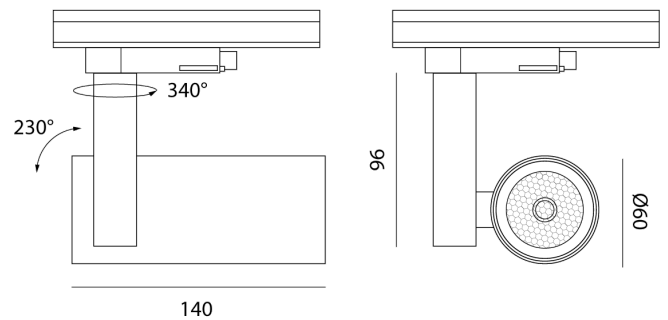

# A-tek Track Light

by Studio Italia

A-TEK is a highly adjustable LED track spotlight. Made from aluminium and available in black or white finish, A-TEK features a sleek minimalist design for contemporary interiors. Adjustable on both X and Y axis for optimal direction of light source. Equipped with a 12W COB LED, with 25 degree beam spread. Ideal for commercial applications with bulk quantities available.

### Product Dimensions

<b>Materials</b>	Aluminium	<b>Source</b>	12W LED	<b>Colour Temp</b>	3000K
<b>Emission</b>	25 degree beam	<b>Dimming</b>	PHASE	<b>Notes</b>	350 degree rotation with 90 degree adjustable angle