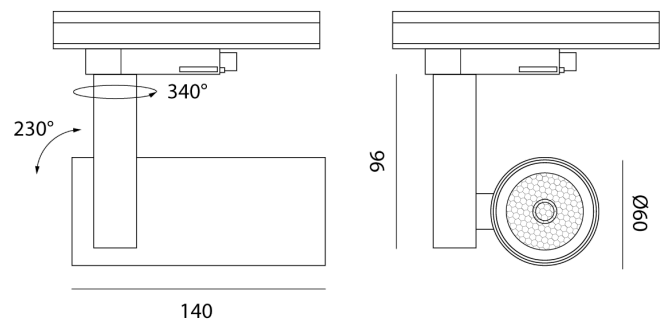

SI TK/A TEK/12W/DIMM/WH

A-tek Track Light

by

A-TEK is a highly adjustable LED track spotlight. Made from aluminium and available in black or white finish, A-TEK features a sleek minimalist design for contemporary interiors. Adjustable on both X and Y axis for optimal direction of light source. Equipped with a 12W COB LED, with 25 degree beam spread. Ideal for commercial applications with bulk quantities available.

Supplier	Studio Italia
Country	China
SKU	SI TK/A TEK/12W/DIMM/WH
Finish	White
Version	Dimmable

Product Dimensions

Materials	Aluminium	Source	12W LED	Colour Temp	3000K
CRI	80	Emission	25 degree beam	Dimming	PHASE
Notes	350 degree rotation with 90 degree adjustable angle				