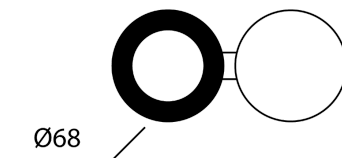

## Barro Single Track Spotlight

by Studio Italia

The French designed Barro Single is an adjustable track spotlight with a clean yet soft design ideal for a range of spaces. Compatible with single circuit tracks. Takes 1 x GU10 35W (Max) LED or halogen globes. Available in black or white finish.

<b>Supplier</b>	Studio Italia
<b>Country</b>	China
<b>SKU</b>	CG TK/BARRO/1/BK
<b>Finish</b>	Black

Product Dimensions

<b>Materials</b>	Aluminium	<b>Source</b>	1 x GU10 35W (Max)	<b>Dimming</b>	Dependent on globe
------------------	-----------	---------------	--------------------	----------------	--------------------