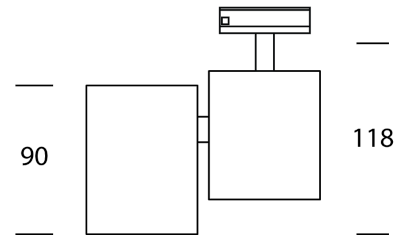

## Barro Single Track Spotlight

by Studio Italia

The French designed Barro Single is an adjustable track spotlight with a clean yet soft design ideal for a range of spaces. Compatible with single circuit tracks. Takes 1 x GU10 35W (Max) LED or halogen globes. Available in black or white finish.

<b>Supplier</b>	Studio Italia
<b>Country</b>	China
<b>SKU</b>	CG TK/BARRO/1/BK
<b>Finish</b>	Black

Product Dimensions

<b>Materials</b>	Aluminium	<b>Source</b>	1 x GU10 35W (Max)	<b>Dimming</b>	Dependent on globe
------------------	-----------	---------------	--------------------	----------------	--------------------