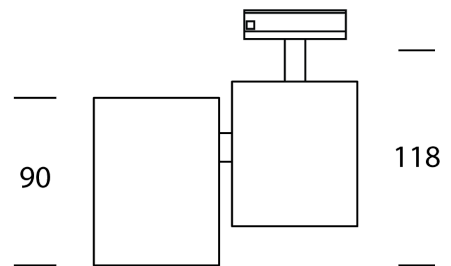

SI TK/BARRO/1/BK

Barro Single Track Spotlight

by

The French designed Barro Single is an adjustable track spotlight with a clean yet soft design ideal for a range of spaces. Compatible with single circuit tracks. Takes 1 x GU10 35W (Max) LED or halogen globes. Available in black finish.

Supplier	Studio Italia
Country	China
SKU	SI TK/BARRO/1/BK
Finish	Black

Product Dimensions

Materials	Aluminium	Source	1 x GU10 35W (Max)	Dimming	Dependent on globe
------------------	-----------	---------------	--------------------	----------------	--------------------