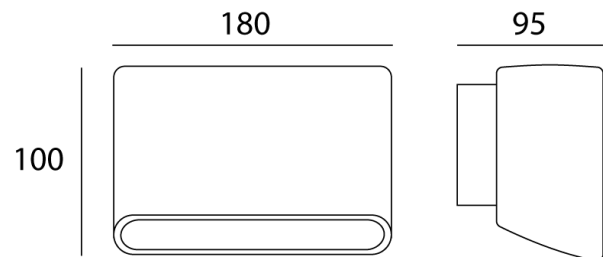

SI A/ORSAY/EX/ANT

Orsay Exterior Down Light

by

Orsay is an exterior grade wall light with a single in-built 5W LED for indirect illumination. The fitting has a minimalist contemporary design for easy integration with most outdoor aesthetics. Orsay has an ingress protection of IP55 and an impact protection of IK04 with an anti-corrosive finish. Available in Sandy anthracite.

Supplier	Studio Italia
Country	China
SKU	SI A/ORSAY/EX/ANT
Finish	Anthracite

Product Dimensions

Materials	Aluminium	Source	5W LED	Colour Temp	3000K
Output	420lm	CRI	>80	IP Rating	IP55 / IK04
Dimming	Non-Dimmable				