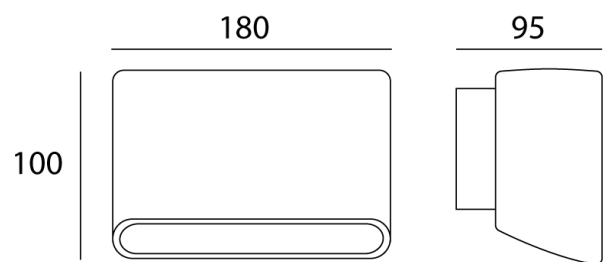

Orsay Exterior Down Light

by Studio Italia

Orsay is an exterior grade wall light with a single in-built 5W LED for indirect illumination. The fitting has a minimalist contemporary design for easy integration with most outdoor aesthetics. Rated IP55 with anti-corrosive finish. Available in Sandy anthracite.

Supplier	Studio Italia
Country	China
SKU	CG A/ORSAY/EX/ANT
Finish	Anthracite

Product Dimensions

Materials	Aluminium	Source	5W LED	Colour Temp	3000K
Output	420lm	CRI	>80	IP Rating	IP55
Dimming	Non-Dimmable				