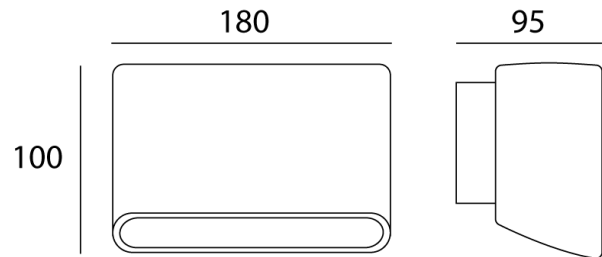

SI A/ORSAY/EX/ANT

Orsay Exterior Down Light

by

Orsay is an exterior grade wall light with a single in-built 5W LED for indirect illumination. The fitting has a minimalist contemporary design for easy integration with most outdoor aesthetics. Orsay has an ingress protection of IP55 and an impact protection of IK04 with an anti-corrosive finish. Available in Sandy anthracite.

Supplier	Studio Italia
Country	China
SKU	SI A/ORSAY/EX/ANT
Finish	Anthracite

Product Dimensions

Materials	Aluminium	Source	5W LED	Colour Temp	3000K
Output	420lm	CRI	>80	IP Rating	IP55 / IK04
Dimming	Non-Dimmable				