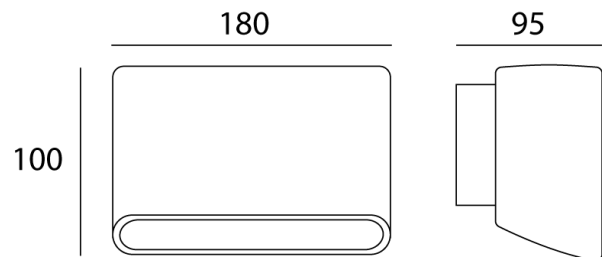

SI A/ORSAY/EX/ANT

Orsay Exterior Down Light

by

Orsay is an exterior grade wall light with a single in-built 5W LED for indirect illumination. The fitting has a minimalist contemporary design for easy integration with most outdoor aesthetics. Orsay has an ingress protection of IP55 and an impact protection of IK04 with an anti-corrosive finish. Available in Sandy anthracite.

Supplier	Studio Italia
Country	China
SKU	SI A/ORSAY/EX/ANT
Finish	Anthracite

Product Dimensions

Materials	Aluminium	Source	5W LED	Colour Temp	3000K
Output	420lm	CRI	>80	IP Rating	IP55 / IK04
Dimming	Non-Dimmable				