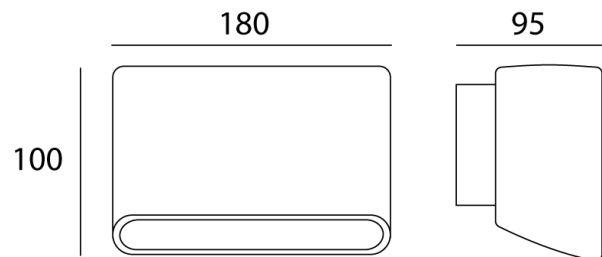

## Orsay Exterior Down Light

by Studio Italia

Orsay is an exterior grade wall light with a single in-built 5W LED for indirect illumination. The fitting has a minimalist contemporary design for easy integration with most outdoor aesthetics. Orsay has an ingress protection of IP55 and an impact protection of IK04 with an anti-corrosive finish. Available in Sandy anthracite.

### Product Dimensions

**Materials** Aluminium

**Source** 5W LED

**Colour Temp** 3000K

**Output** 420lm

**CRI** >80

**IP Rating** IP55 / IK04

**Dimming** Non-Dimmable