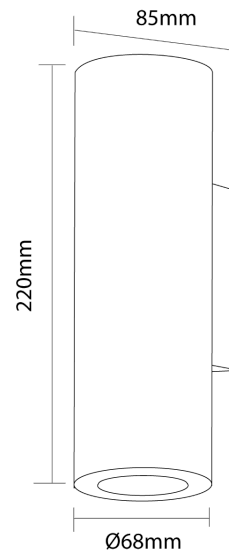

## Barro Up & Down Wall Light

by

The French designed BARRO collection uses simple cylindrical shapes for a clean contemporary look. The Barro Up & Down wall light produces double emission via two LED sources. Available in black or white finish.

### Product Dimensions

|                  |           |               |              |                    |                     |
|------------------|-----------|---------------|--------------|--------------------|---------------------|
| <b>Materials</b> | Aluminium | <b>Source</b> | 2 x 3.5W LED | <b>Colour Temp</b> | 3000K               |
| <b>Output</b>    | 650lm     | <b>CRI</b>    | 90           | <b>Emission</b>    | 60 degree reflector |
| <b>Dimming</b>   | PHASE     |               |              |                    |                     |