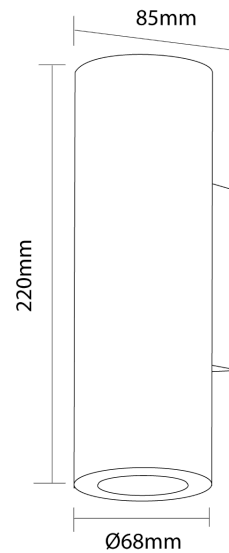

SI A/BARRO/2/LED/WH

## Barro Up & Down Wall Light

by

The French designed BARRO collection uses simple cylindrical shapes for a clean contemporary look. The Barro Up & Down wall light produces double emission via two LED sources. Available in black or white finish.

### Product Dimensions

<b>Materials</b>	Aluminium	<b>Source</b>	2 x 3.5W LED	<b>Colour Temp</b>	3000K
<b>Output</b>	650lm	<b>CRI</b>	90	<b>Emission</b>	60 degree reflector
<b>Dimming</b>	PHASE				