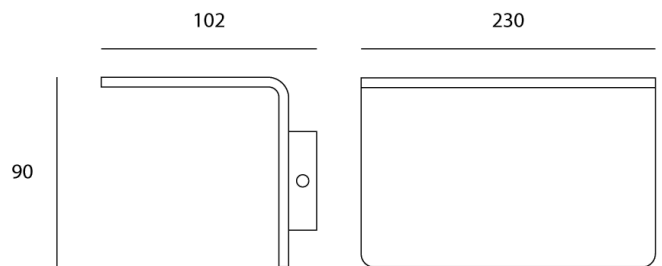

## Mosta Wall Light

by

Mosta surface mounted LED wall light providing indirect illumination. Equipped with 17W sharp boost LED with 1700lm output. Dimmable. The simple curved design makes Mosta ideal for contemporary spaces. Available in black, white or sand gold finish.

<b>Supplier</b>	Studio Italia
<b>Country</b>	China
<b>SKU</b>	SI A/MOSTA/17W/BLACK
<b>Finish</b>	Black

Product Dimensions

<b>Materials</b>	Aluminium, iron	<b>Source</b>	17W LED	<b>Colour Temp</b>	3000K
<b>Output</b>	1700lm	<b>CRI</b>	>90	<b>Dimming</b>	PHASE