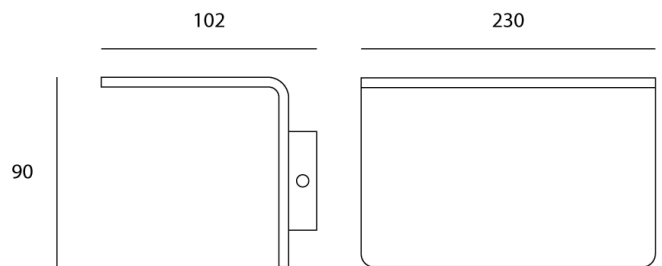

## Mosta Wall Light

by

Mosta surface mounted LED wall light providing indirect illumination. Equipped with 17W sharp boost LED with 1700lm output. Dimmable. The simple curved design makes Mosta ideal for contemporary spaces. Available in black or brushed brass finish.

<b>Supplier</b>	Studio Italia
<b>Country</b>	China
<b>SKU</b>	SI A/MOSTA/17W/BLACK
<b>Finish</b>	Black

Product Dimensions

<b>Materials</b>	Aluminium, iron	<b>Source</b>	17W LED	<b>Colour Temp</b>	3000K
<b>Output</b>	1700lm	<b>CRI</b>	>90	<b>Dimming</b>	PHASE