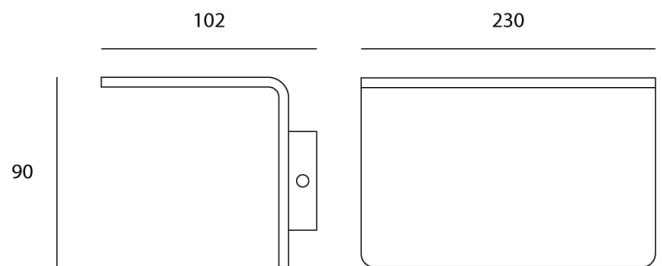

SI A/MOSTA/17W/BLACK

Mosta Wall Light

by

Mosta surface mounted LED wall light providing indirect illumination. Equipped with 17W sharp boost LED with 1700lm output. Dimmable. The simple curved design makes Mosta ideal for contemporary spaces. Available in black or brushed brass finish.

Supplier	Studio Italia
Country	China
SKU	SI A/MOSTA/17W/BLACK
Finish	Black

Product Dimensions

Materials	Aluminium, iron	Source	17W LED	Colour Temp	3000K
Output	1700lm	CRI	>90	Dimming	PHASE