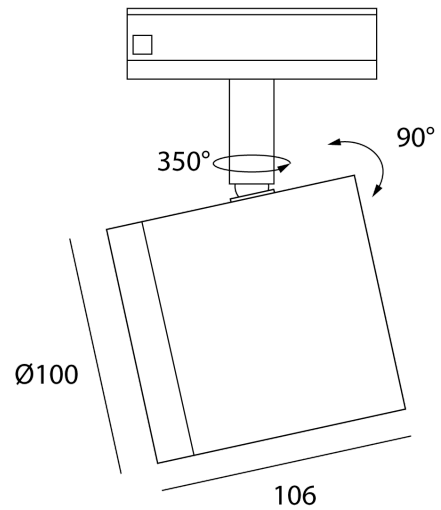

SI TK/MOBA/DIMM/BK

Moba Track Spotlight

by

A simple cylindrical track fitting with built in LED and horizontal and vertical adjustability. Available in dimmable or non-dimmable versions. Black finish.

Supplier	Studio Italia
Country	China
SKU	SI TK/MOBA/DIMM/BK
Finish	Black
Version	Dimmable

Product Dimensions

Materials	Aluminium	Source	9W LED	Colour Temp	3000K
Output	850lm	Emission	35 degree reflector	Dimming	PHASE