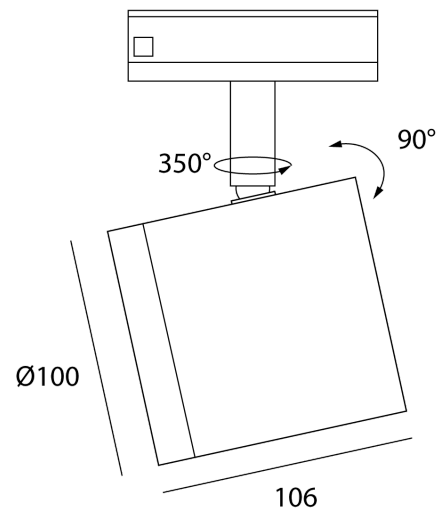

## Moba Track Spotlight

by

A simple cylindrical track fitting with built in LED and horizontal and vertical adjustability. Available in dimmable or non-dimmable versions. Black finish.

<b>Supplier</b>	Studio Italia
<b>Country</b>	China
<b>SKU</b>	SI TK/MOBA/BK
<b>Finish</b>	Black
<b>Version</b>	Non-Dimmable

Product Dimensions

<b>Materials</b>	Aluminium
<b>Output</b>	600lm

<b>Source</b>	9W LED
<b>Dimming</b>	Non-Dimmable

<b>Colour Temp</b>	3000K
--------------------	-------