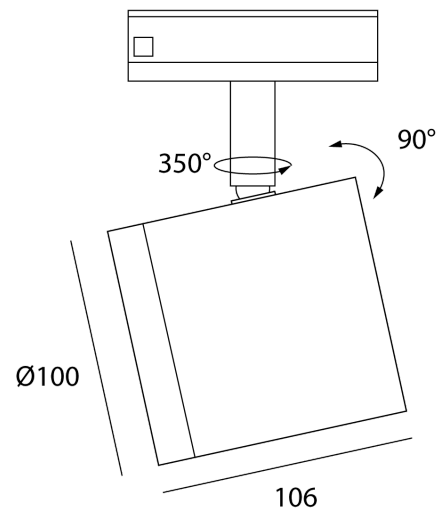

Supplier	Studio Italia
Country	China
SKU	SI TK/MOBA/BK
Finish	Black
Version	Non-Dimmable

Product Dimensions