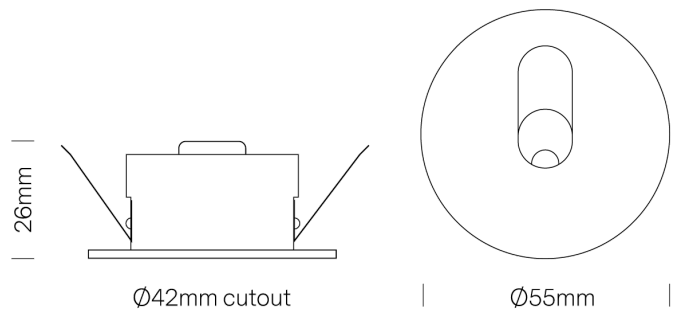

SI CORNER/2W/MB

## Corner Step Light

by Studio Italia

Recessed LED step light. Equipped with a 2W CREE LED with 160lm output. Supplied with non-dimmable driver. Aluminium construction and available in powder coated white or matt bronze finish.

<b>Supplier</b>	Studio Italia
<b>Country</b>	China
<b>SKU</b>	SI CORNER/2W/MB
<b>Finish</b>	Matte Bronze

### Product Dimensions

<b>Materials</b>	Aluminium	<b>Source</b>	2W LED	<b>Colour Temp</b>	3000K
<b>Output</b>	160lm	<b>IP Rating</b>	IP20	<b>Dimming</b>	Non-Dimmable