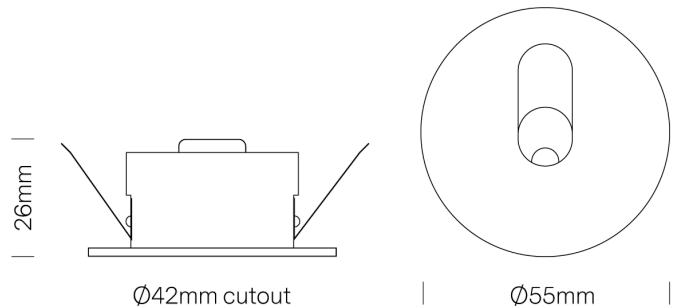

SI CORNER/2W/MB

Corner Step Light

by

Recessed LED step light. Equipped with a 2W CREE LED with 160lm output. Supplied with non-dimmable driver. Aluminium construction and available in powder coated white or matt bronze finish.

Supplier	Studio Italia
Country	China
SKU	SI CORNER/2W/MB
Finish	Matte Bronze

Product Dimensions

Materials	Aluminium	Source	2W LED	Colour Temp	3000K
Output	160lm	IP Rating	IP20	Dimming	Non-Dimmable