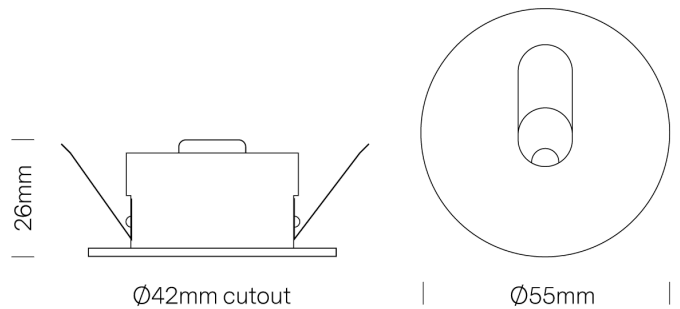

## Corner Step Light

by Studio Italia

Recessed LED step light. Equipped with a 2W CREE LED with 160lm output. Supplied with non-dimmable driver. Aluminium construction and available in powder coated white or matt bronze finish. Dimming option can be requested and we recommend wiring no more than 7 Corner step lights on a single dimmable driver for maximum power efficiency.

<b>Supplier</b>	Studio Italia
<b>Country</b>	China
<b>SKU</b>	AC CORNER/2W/WH
<b>Finish</b>	White

### Product Dimensions

<b>Materials</b>	Aluminium	<b>Source</b>	2W LED	<b>Colour Temp</b>	3000K
<b>Output</b>	160lm	<b>IP Rating</b>	IP20	<b>Dimming</b>	Non-Dimmable