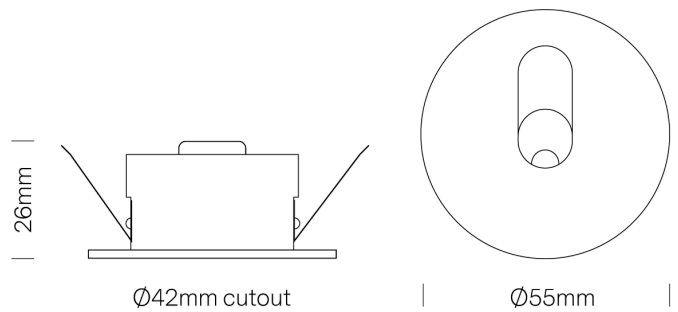

SI CORNER/2W/WH

Corner Step Light

by Studio Italia

Recessed LED step light. Equipped with a 2W CREE LED with 160lm output. Supplied with non-dimmable driver. Aluminium construction and available in powder coated white or matt bronze finish.

Supplier	Studio Italia
Country	China
SKU	SI CORNER/2W/WH
Finish	White

Product Dimensions

Materials	Aluminium	Source	2W LED	Colour Temp	3000K
Output	160lm	IP Rating	IP20	Dimming	Non-Dimmable