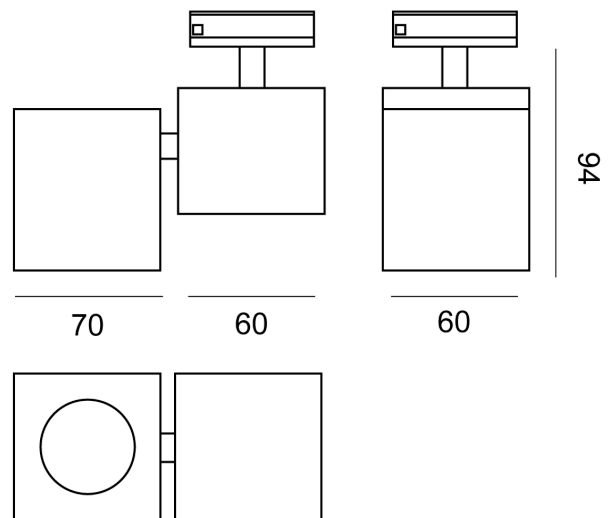

SI TK/SQUAD/1/BK

Squad Single Track Spot

by

Squad Single is an adjustable track spot. Symmetrical design for universal applications. Made from extruded aluminium and equipped with 1 x GU10 35W (Max) LED or halogen globes for direct illumination. Compatible with single circuit track.

Supplier	Studio Italia
Country	China
SKU	SI TK/SQUAD/1/BK
Finish	Black

Product Dimensions

Materials	Aluminium	Source	1 x GU10 35W (Max)	Dimming	Dependent on globe
------------------	-----------	---------------	--------------------	----------------	--------------------