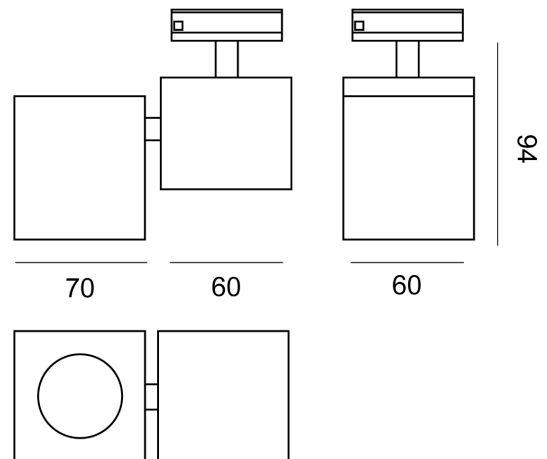

## Squad Single Track Spot

by Studio Italia

Squad Single is an adjustable track spot. Symmetrical design for universal applications. Made from extruded aluminium and equipped with 1 x GU10 35W (Max) LED or halogen globes for direct illumination. Compatible with single circuit track.

<b>Supplier</b>	Studio Italia
<b>Country</b>	China
<b>SKU</b>	CG TK/SQUAD/1/WH
<b>Finish</b>	White

### Product Dimensions

<b>Materials</b>	Aluminium	<b>Source</b>	1 x GU10 35W (Max)	<b>Dimming</b>	Dependent on globe
------------------	-----------	---------------	--------------------	----------------	--------------------