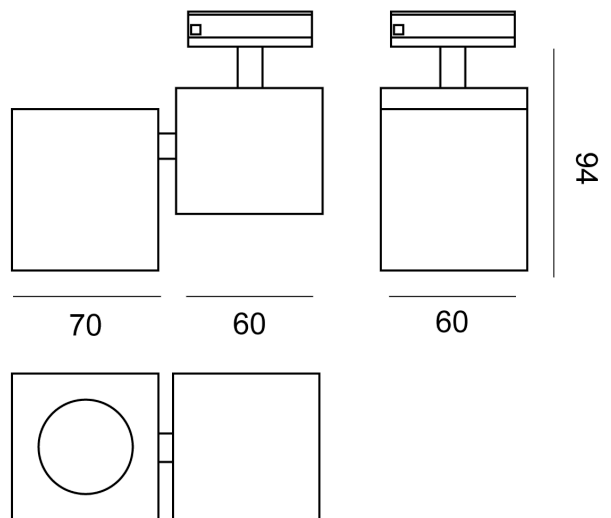

## Squad Single Track Spot

by

Squad Single is an adjustable track spot. Symmetrical design for universal applications. Made from extruded aluminium and equipped with 1 x GU10 35W (Max) LED or halogen globes for direct illumination. Compatible with single circuit track.

<b>Supplier</b>	Studio Italia
<b>Country</b>	China
<b>SKU</b>	SI TK/SQUAD/1/WH
<b>Finish</b>	White

Product Dimensions

<b>Materials</b>	Aluminium	<b>Source</b>	1 x GU10 35W (Max)	<b>Dimming</b>	Dependent on globe
------------------	-----------	---------------	--------------------	----------------	--------------------