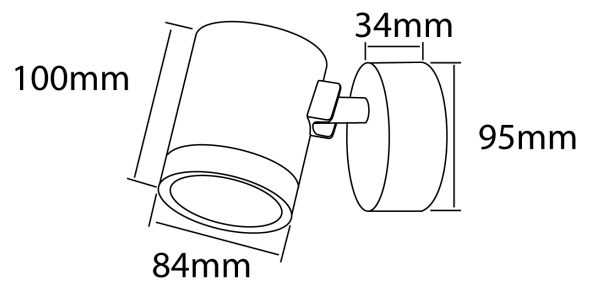

SI A/ZUKY/10W/ANT

Zuky Outdoor Adjustable Wall Spot

by

Adjustable outdoor wall spot with 50 degree reflector. Zuky has an ingress protection of IP65 and an impact protection of IK06 for outdoor applications. 10w LED, 3000k, 830lm, CRI 80, dimmable. Available in white or anthracite finish.

Supplier	Studio Italia
Country	China
SKU	SI A/ZUKY/10W/ANT
Finish	Anthracite

Product Dimensions

Materials	Aluminium	Source	10W LED	Colour Temp	3000K
Output	830lm	CRI	80	Emission	50 degree reflector
IP Rating	IP65 / IK06	Dimming	PHASE		