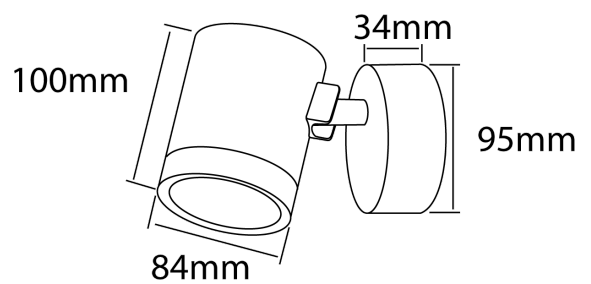

SI A/ZUKY/10W/ANT

Zuky Outdoor Adjustable Wall Spot

by

Adjustable outdoor wall spot with 50 degree reflector. Zuky has an ingress protection of IP65 and an impact protection of IK06 for outdoor applications. 10w LED, 3000k, 830lm, CRI 80, dimmable. Available in white or anthracite finish.

**Supplier** Studio Italia**Country** China**SKU** SI A/ZUKY/10W/ANT**Finish** Anthracite

Product Dimensions

**Materials** Aluminium**Source** 10W LED**Colour Temp** 3000K**Output** 830lm**CRI** 80**Emission** 50 degree reflector**IP Rating** IP65 / IK06**Dimming** PHASE