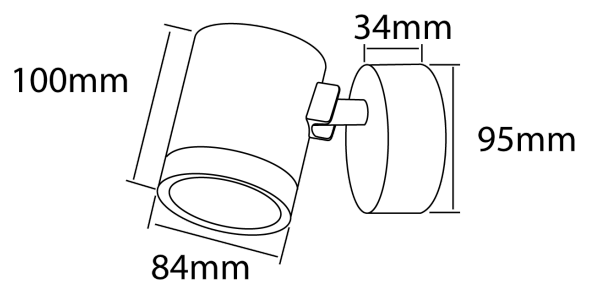

## Zuky Outdoor Adjustable Wall Spot

by Studio Italia

Adjustable outdoor wall spot with 50 degree reflector. Zuky has an ingress protection of IP65 and an impact protection of IK06 for outdoor applications. 10w LED, 3000k, 830lm, CRI 80, dimmable. Available in white or anthracite finish.

<b>Supplier</b>	Studio Italia
<b>Country</b>	China
<b>SKU</b>	SI A/ZUKY/10W/WH
<b>Finish</b>	White

Product Dimensions

<b>Materials</b>	Aluminium	<b>Source</b>	10W LED	<b>Colour Temp</b>	3000K
<b>Output</b>	830lm	<b>CRI</b>	80	<b>Emission</b>	50 degree reflector
<b>IP Rating</b>	IP65 / IK06	<b>Dimming</b>	PHASE		