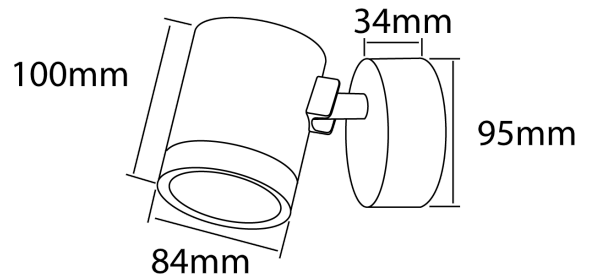

SI A/ZUKY/10W/WH

Zuky Outdoor Adjustable Wall Spot

by

Adjustable outdoor wall spot with 50 degree reflector. Zuky has an ingress protection of IP65 and an impact protection of IK06 for outdoor applications. 10w LED, 3000k, 830lm, CRI 80, dimmable. Available in white or anthracite finish.

Supplier	Studio Italia
Country	China
SKU	SI A/ZUKY/10W/WH
Finish	White

Product Dimensions

Materials	Aluminium	Source	10W LED	Colour Temp	3000K
Output	830lm	CRI	80	Emission	50 degree reflector
IP Rating	IP65 / IK06	Dimming	PHASE		