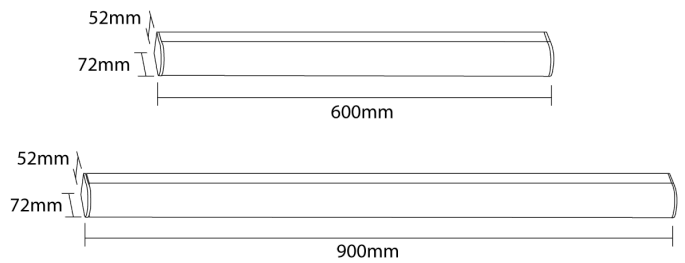

SI A/MARYLIN/90/18W

Marylin Bathroom Wall Light

by

Marylin wall light features a simple and essential design for conventional applications. IP44 rating for bathroom applications. Available in 60cm or 90cm size. French designed.

Supplier	Studio Italia
Country	China
SKU	SI A/MARYLIN/90/18W
Size	90cm

Product Dimensions

Materials	Aluminium	Source	18W LED	Colour Temp	3000K
Output	1700lm	CRI	80	IP Rating	IP44
Dimming	Non-Dimmable				