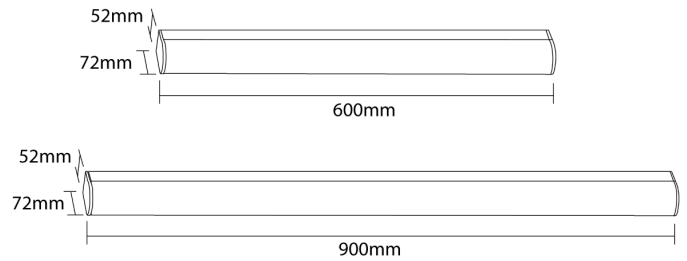

SI A/MARYLIN/90/18W

Marylin Bathroom Wall Light

by

Marylin wall light features a simple and essential design for conventional applications. IP44 rating for bathroom applications. Available in 60cm or 90cm size. French designed.

Supplier	Studio Italia
Country	China
SKU	SI A/MARYLIN/90/18W
Size	90cm

Product Dimensions

Materials	Aluminium	Source	18W LED	Colour Temp	3000K
Output	1700lm	CRI	80	IP Rating	IP44
Dimming	Non-Dimmable				