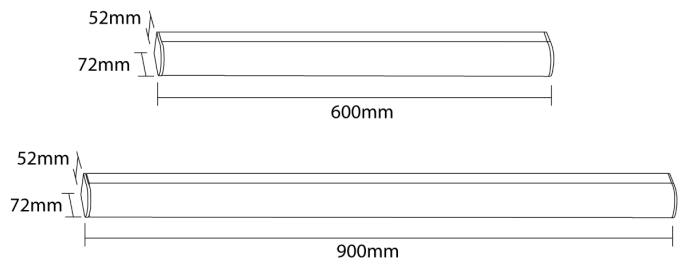

## Marylin Bathroom Wall Light

by

Marylin wall light features a simple and essential design for conventional applications. IP44 rating for bathroom applications. Available in 60cm or 90cm size. French designed.

<b>Supplier</b>	Studio Italia
<b>Country</b>	China
<b>SKU</b>	SI A/MARYLIN/90/18W
<b>Size</b>	90cm

Product Dimensions

<b>Materials</b>	Aluminium	<b>Source</b>	18W LED	<b>Colour Temp</b>	3000K
<b>Output</b>	1700lm	<b>CRI</b>	80	<b>IP Rating</b>	IP44
<b>Dimming</b>	Non-Dimmable				