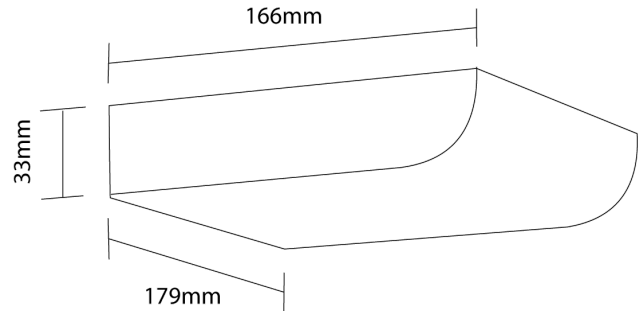

SI A/MICHIGAN/BK

Michigan Wall Washer

by

The Michigan Wall Washer is equipped with a high output 24W LED to bathe a wall in light. Simple design for application in contemporary settings. Available in black or white finish. French designed. Dimmable.

Supplier	Studio Italia
Country	China
SKU	SI A/MICHIGAN/BK
Finish	Black

Product Dimensions

Materials	Aluminium	Source	24W AC LED	Colour Temp	3000K
Output	1600lm	CRI	80	IP Rating	IP20
Dimming	TRIAC				