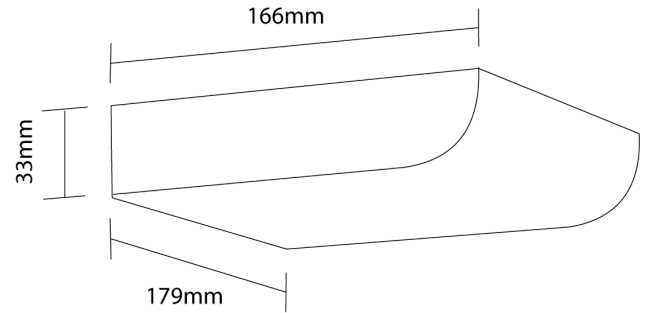

## Michigan Wall Washer

by

The Michigan Wall Washer is equipped with a high output 24W LED to bathe a wall in light. Simple design for application in contemporary settings. Available in black or white finish. French designed. Dimmable.

<b>Supplier</b>	Studio Italia
<b>Country</b>	China
<b>SKU</b>	SI A/MICHIGAN/BK
<b>Finish</b>	Black

Product Dimensions

<b>Materials</b>	Aluminium	<b>Source</b>	24W AC LED	<b>Colour Temp</b>	3000K
<b>Output</b>	1600lm	<b>CRI</b>	80	<b>IP Rating</b>	IP20
<b>Dimming</b>	TRIAC				