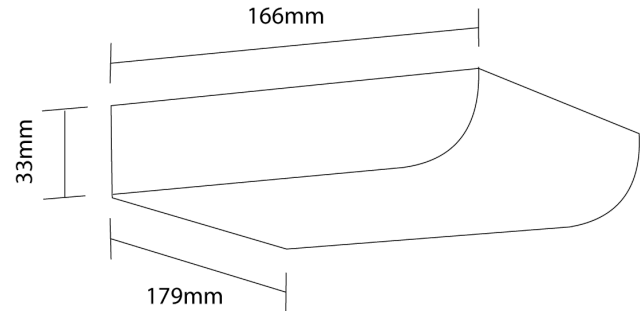

SI A/MICHIGAN/BK

Michigan Wall Washer

by

The Michigan Wall Washer is equipped with a high output 24W LED to bathe a wall in light. Simple design for application in contemporary settings. Available in black or white finish. French designed. Dimmable.

Supplier	Studio Italia
Country	China
SKU	SI A/MICHIGAN/BK
Finish	Black

Product Dimensions

Materials	Aluminium	Source	24W AC LED	Colour Temp	3000K
Output	1600lm	CRI	80	IP Rating	IP20
Dimming	TRIAC				