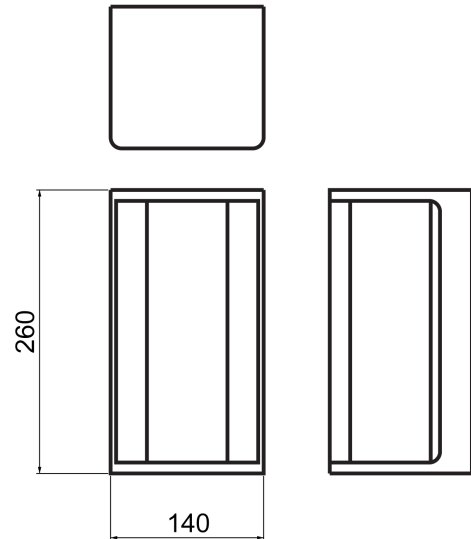

## Hector Outdoor Wall Light - Rust

by Studio Italia

Exterior grade wall light defined by triplex opal glass and clear glass diffuser for soft illumination. Suitable for front entrances and alfresco areas. Takes 1 x E27 23W (Max) globe. Available in rust finish.

<b>Supplier</b>	Studio Italia
<b>Country</b>	China
<b>SKU</b>	SI A/HECTOR/R
<b>Finish</b>	Rust

Product Dimensions

<b>Source</b>	1 x E27 23W (Max)	<b>IP Rating</b>	IP44	<b>Dimming</b>	Dependent on globe
---------------	-------------------	------------------	------	----------------	--------------------