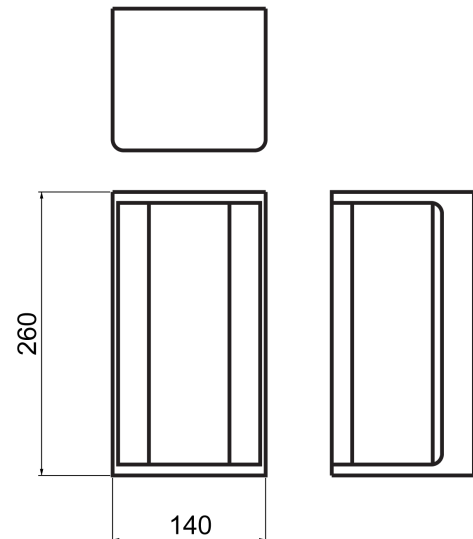

SI A/HECTOR/R

Hector Outdoor Wall Light

by

Exterior grade wall light defined by triplex opal glass and clear glass diffuser for soft illumination. Suitable for front entrances and alfresco areas. Takes 1 x E27 23W (Max) globe. Available in anthracite finish.

Supplier	Studio Italia
Country	China
SKU	SI A/HECTOR/R
Finish	Rust

Product Dimensions

Source	1 x E27 23W (Max)	IP Rating	IP44	Dimming	Dependent on globe
---------------	-------------------	------------------	------	----------------	--------------------