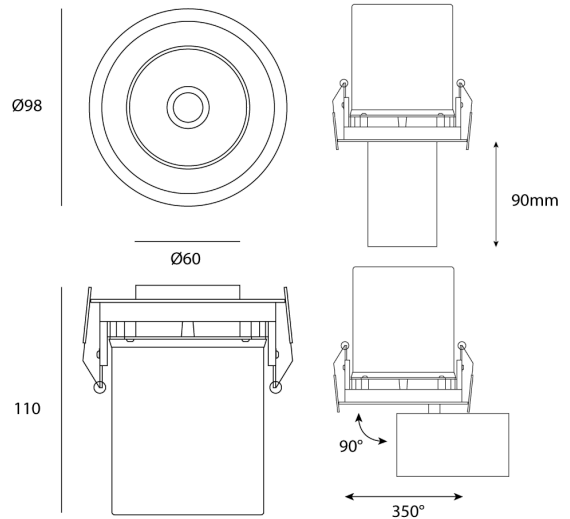

## Piega Adjustable Barrel Spot

by

Piega adjustable barrel spot light in white finish. Extendable fixture with 350 degree rotation and a 90 degree adjustable angle. CREE COB 12w LED, 3000k, 900lm, CRI 90, dimmable with 38 degree beam spread. The adjustability of the Piega fixture makes it ideal for a wide range of residential and commercial applications.

### Product Dimensions

<b>Materials</b>	Aluminium	<b>Source</b>	12W LED	<b>Colour Temp</b>	3000K
<b>Output</b>	900lm	<b>CRI</b>	90	<b>Emission</b>	38 degree beam
<b>IP Rating</b>	IP32	<b>Dimming</b>	PHASE	<b>Notes</b>	350 degree rotation with 90 degree adjustable angle, extendable, 92mm cutout