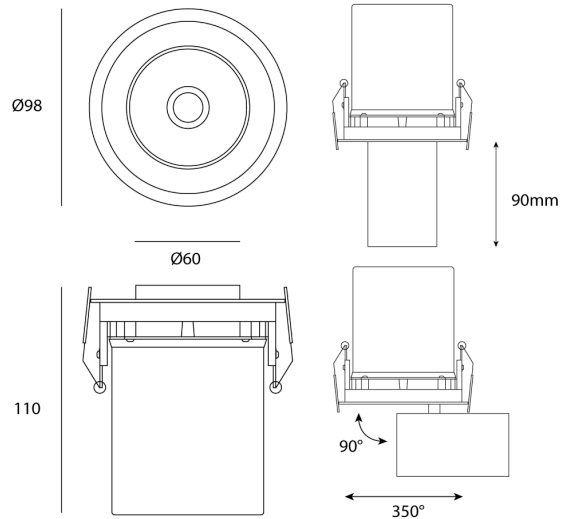

SI PIEGA/WH

Piega Adjustable Barrel Spot

by

Piega adjustable barrel spot light in white finish. Extendable fixture with 350 degree rotation and a 90 degree adjustable angle. CREE COB 12w LED, 3000k, 900lm, CRI 90, dimmable with 38 degree beam spread. The adjustability of the Piega fixture makes it ideal for a wide range of residential and commercial applications.

Supplier	Studio Italia
Country	China
SKU	SI PIEGA/WH
Finish	White

Product Dimensions

Materials	Aluminium	Source	12W LED	Colour Temp	3000K
Output	900lm	CRI	90	Emission	38 degree beam
IP Rating	IP32	Dimming	PHASE	Notes	350 degree rotation with 90 degree adjustable angle, extendable, 92mm cutout