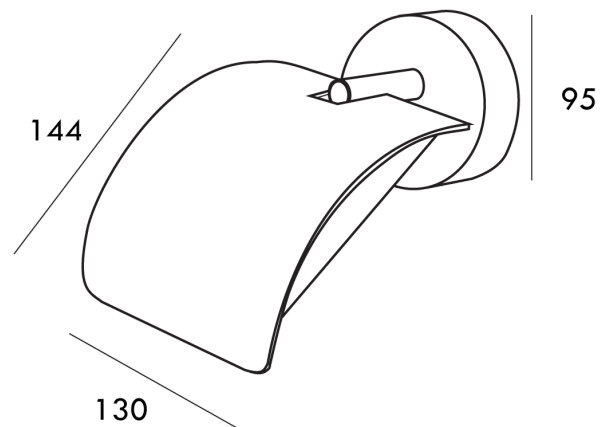

## D-LIGHT Outdoor Wall Light

by

Sleek and efficient, the IP55 D-LIGHT is ideal for a variety of outdoor lighting applications. Featuring an adjustable head and 330 degrees of rotation, the D-LIGHT can be easily adjusted to provide optimum illumination. Compatible with Trailing/Leading edge dimmers.

<b>Supplier</b>	Studio Italia
<b>Country</b>	China
<b>SKU</b>	SI A/D-LIGHT/WH
<b>Finish</b>	White

Product Dimensions

<b>Materials</b>	Aluminium / Iron	<b>Source</b>	15W LED	<b>Colour Temp</b>	3000K
<b>Output</b>	1100lm	<b>CRI</b>	80	<b>IP Rating</b>	IP55
<b>Dimming</b>	PHASE	<b>Notes</b>	Adjustable head and 300 degree of rotation, wall washer included		