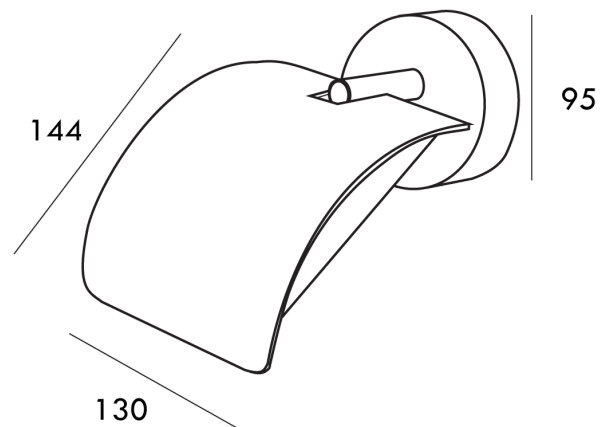

SI A/D-LIGHT/WH

D-LIGHT Outdoor Wall Light

by

Sleek and efficient, the IP55 D-LIGHT is ideal for a variety of outdoor lighting applications. Featuring an adjustable head and 330 degrees of rotation, the D-LIGHT can be easily adjusted to provide optimum illumination. Compatible with Trailing/Leading edge dimmers.

Supplier	Studio Italia
Country	China
SKU	SI A/D-LIGHT/WH
Finish	White

Product Dimensions

Materials	Aluminium / Iron	Source	15W LED	Colour Temp	3000K
Output	1100lm	CRI	80	IP Rating	IP55
Dimming	PHASE	Notes	Adjustable head and 300 degree of rotation, wall washer included		