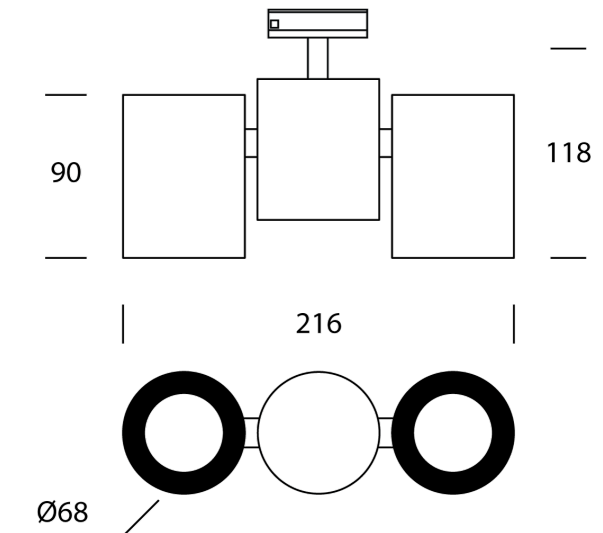

## Barro Double Track Spotlight

by

The French designed Barro Double is a track spotlight two adjustable luminaires. A clean yet soft design ideal for a contemporary spaces. Compatible with single circuit track. Takes 2 x GU10 35W (Max) LED or halogen globes. Available in black finish.

<b>Supplier</b>	Studio Italia
<b>Country</b>	China
<b>SKU</b>	SI TK/BARRO/2/BK
<b>Finish</b>	Black

Product Dimensions

<b>Materials</b>	Aluminium	<b>Source</b>	2 x GU10 35W (Max)	<b>Dimming</b>	Dependent on globe
------------------	-----------	---------------	--------------------	----------------	--------------------