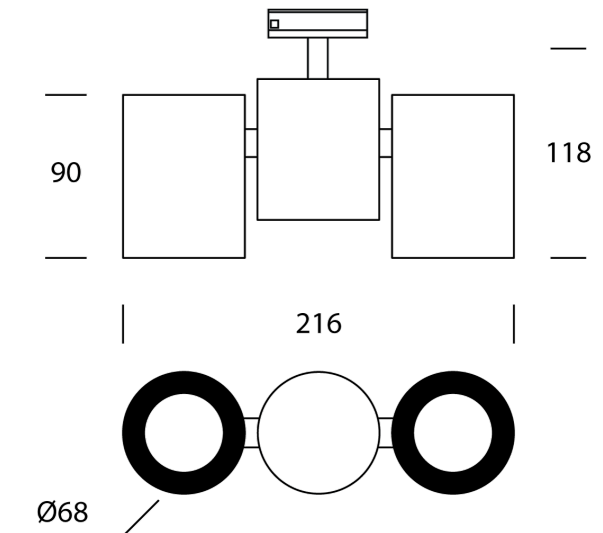

SI TK/BARRO/2/BK

Barro Double Track Spotlight

by

The French designed Barro Double is a track spotlight two adjustable luminaires. A clean yet soft design ideal for a contemporary spaces. Compatible with single circuit track. Takes 2 x GU10 35W (Max) LED or halogen globes. Available in black finish.

Supplier	Studio Italia
Country	China
SKU	SI TK/BARRO/2/BK
Finish	Black

Product Dimensions

Materials	Aluminium	Source	2 x GU10 35W (Max)	Dimming	Dependent on globe
------------------	-----------	---------------	--------------------	----------------	--------------------