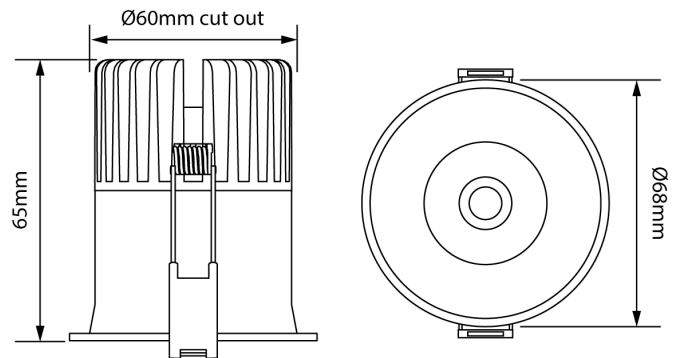

SI SOLA/8W/68/38D/WH

Sola Series 68mm Downlight

by

Sola Series is a collection of highly functional downlights at an excellent price point. Sola 68mm is equipped with a 8W COB LED chip with 38 degree beam spread, IP32, dimmable. Aluminum construction with white finish. Ideal for commercial applications with bulk quantities available.

Supplier	Studio Italia
Country	China
SKU	SI SOLA/8W/68/38D/WH
Finish	White

Product Dimensions

Materials	Aluminium	Source	8W LED	Colour Temp	3000K
Output	495lm	CRI	90	Emission	38 degree beam
IP Rating	IP32	Dimming	PHASE		