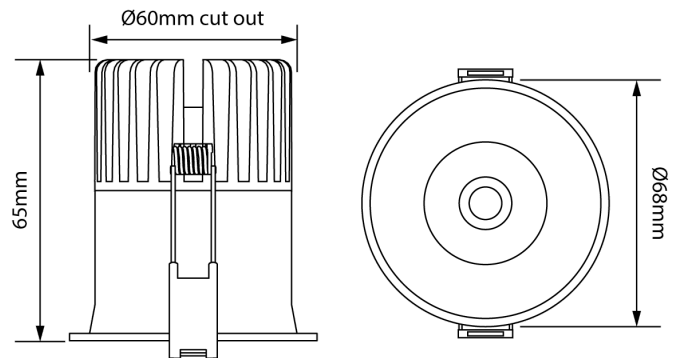

SI SOLA/8W/68/38D/WH

## Sola Series 68mm Downlight

by

Sola Series is a collection of highly functional downlights at an excellent price point. Sola 68mm is equipped with a 8W COB LED chip with 38 degree beam spread, IP32, dimmable. Aluminum construction with white finish. Ideal for commercial applications with bulk quantities available.

<b>Supplier</b>	Studio Italia
<b>Country</b>	China
<b>SKU</b>	SI SOLA/8W/68/38D/WH
<b>Finish</b>	White

Product Dimensions

<b>Materials</b>	Aluminium	<b>Source</b>	8W LED	<b>Colour Temp</b>	3000K
<b>Output</b>	495lm	<b>CRI</b>	90	<b>Emission</b>	38 degree beam
<b>IP Rating</b>	IP32	<b>Dimming</b>	PHASE		