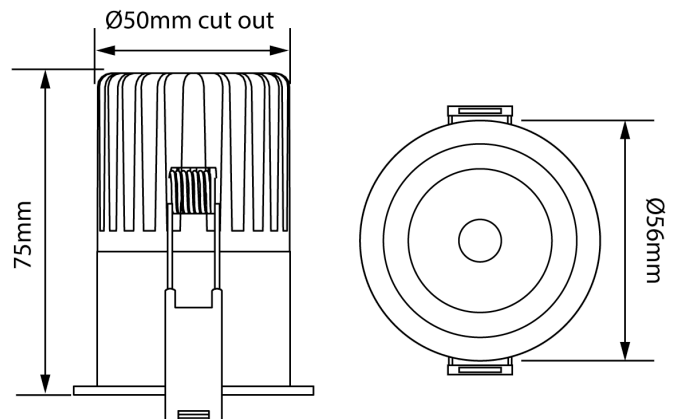

Supplier	Studio Italia
Country	China
SKU	SI SOLA/7W/MINI/WH
Finish	White

Product Dimensions