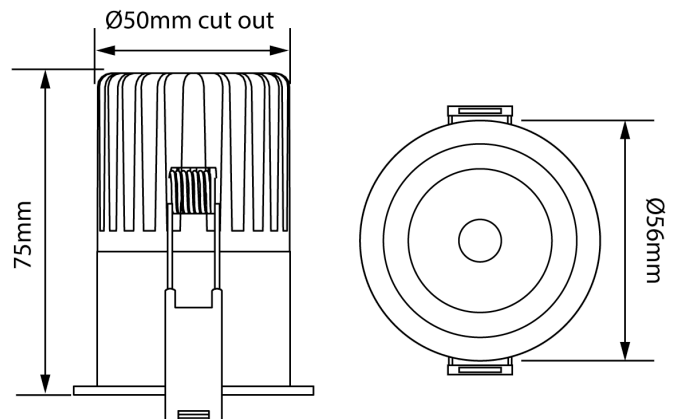

## Sola Series Mini Downlight

by

Sola Series is a collection of highly functional downlights at an excellent price point. Sola Mini is equipped with a 7W COB LED chip with 24 degree beam spread. Aluminum construction with white finish. Ideal for commercial applications with bulk quantities available.

<b>Supplier</b>	Studio Italia
<b>Country</b>	China
<b>SKU</b>	SI SOLA/7W/MINI/WH
<b>Finish</b>	White

Product Dimensions

<b>Materials</b>	Aluminium	<b>Source</b>	7W LED	<b>Colour Temp</b>	3000K
<b>Output</b>	420lm	<b>CRI</b>	90	<b>Emission</b>	24 degree beam
<b>IP Rating</b>	IP32	<b>Dimming</b>	Non-Dimmable		