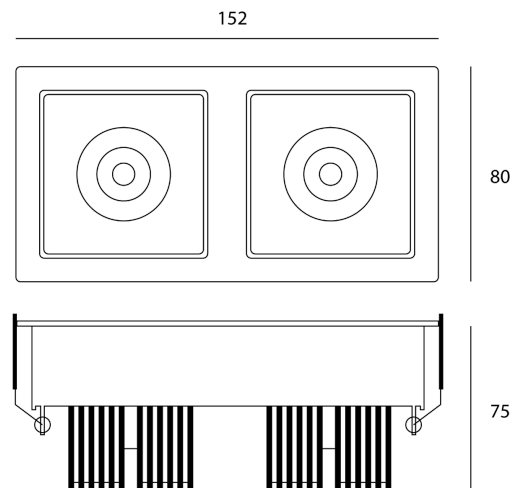

Rubic 2 Rectangular Downlight

by Studio Italia

Rubic 2 Rectangular downlight in white finish. 2 x CREE 12w LED, 3000k, 2 x 800lm, CRI 90, dimmable with 38 degree beam spread. Driver supplied. Ideal for contemporary residential and commercial projects with bulk quantities available to order.

Supplier	Studio Italia
Country	China
SKU	AC RUBIC/2/WH
Finish	White

Product Dimensions

Materials	Aluminium
Output	2 x 800lm
IP Rating	IP32

Source	2 x 12W LED
CRI	90
Dimming	PHASE

Colour Temp	3000K
Emission	38 degree beam