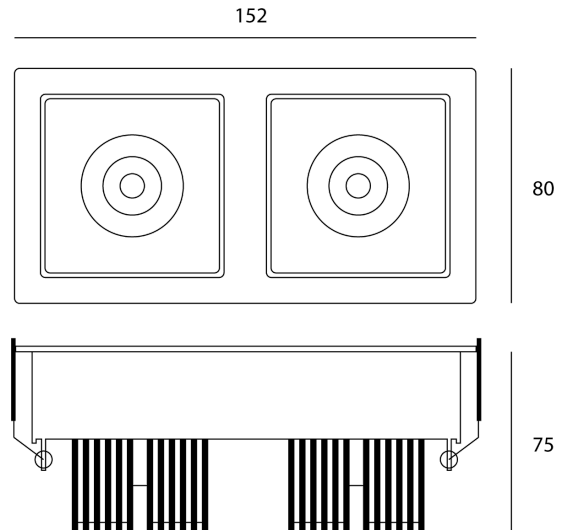

SI RUBIC/2/WH

Rubic 2 Rectangular Downlight

by

Rubic 2 Rectangular downlight in white finish. 2 x CREE 12w LED, 3000k, 2 x 800lm, CRI 90, dimmable with 38 degree beam spread. Driver supplied. Ideal for contemporary residential and commercial projects with bulk quantities available to order.

**Supplier** Studio Italia**Country** China**SKU** SI RUBIC/2/WH**Finish** White

Product Dimensions

**Materials** Aluminium**Source** 2 x 12W LED**Colour Temp** 3000K**Output** 2 x 800lm**CRI** 90**Emission** 38 degree beam**IP Rating** IP32**Dimming** PHASE