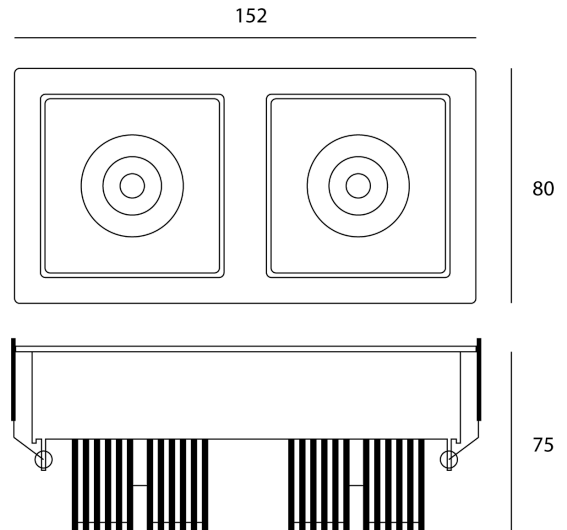

SI RUBIC/2/WH

Rubic 2 Rectangular Downlight

by

Rubic 2 Rectangular downlight in white finish. 2 x CREE 12w LED, 3000k, 2 x 800lm, CRI 90, dimmable with 38 degree beam spread. Driver supplied. Ideal for contemporary residential and commercial projects with bulk quantities available to order.

Supplier	Studio Italia
Country	China
SKU	SI RUBIC/2/WH
Finish	White

Product Dimensions

Materials	Aluminium	Source	2 x 12W LED	Colour Temp	3000K
Output	2 x 800lm	CRI	90	Emission	38 degree beam
IP Rating	IP32	Dimming	PHASE		