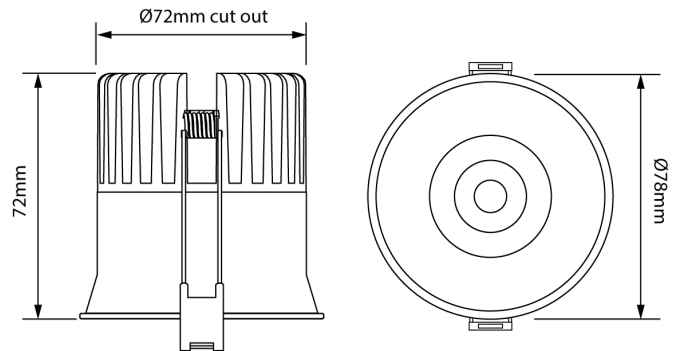

SI SOLA/12W/IP65/WH

Sola Series IP65 Downlight

by

Sola Series is a collection of highly functional downlights at an excellent price point. Aluminum construction with white finish and IP65 rating. Equipped with a 12W COB LED chip with 58 degree beam spread. Dimmable. Ideal for commercial applications with bulk quantities available.

Supplier	Studio Italia
Country	China
SKU	SI SOLA/12W/IP65/WH
Finish	White

Product Dimensions

Materials	Aluminium	Source	12W LED	Colour Temp	3000K
Output	757lm	CRI	90	Emission	58 degree beam
IP Rating	IP65	Dimming	PHASE		