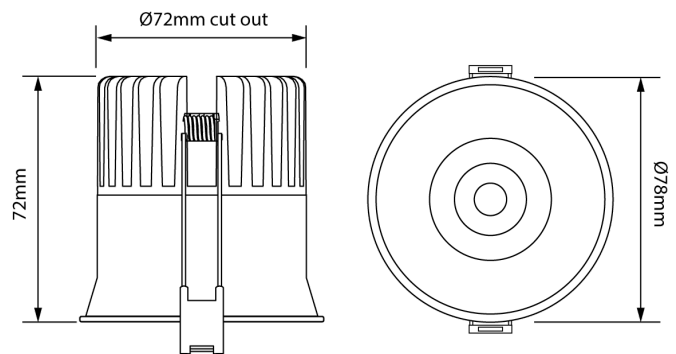

SI SOLA/12W/IP65/WH

Sola Series IP65 Downlight

by

Sola Series is a collection of highly functional downlights at an excellent price point. Aluminum construction with white finish and IP65 rating. Equipped with a 12W COB LED chip with 58 degree beam spread. Dimmable. Ideal for commercial applications with bulk quantities available.

Supplier	Studio Italia
Country	China
SKU	SI SOLA/12W/IP65/WH
Finish	White

Product Dimensions

Materials	Aluminium	Source	12W LED	Colour Temp	3000K
Output	757lm	CRI	90	Emission	58 degree beam
IP Rating	IP65	Dimming	PHASE		