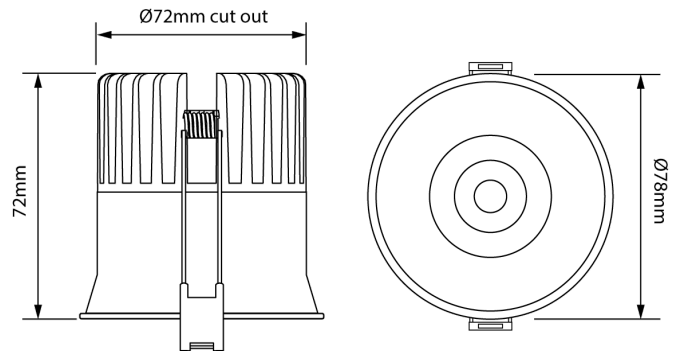

SI SOLA/12W/IP65/WH

Sola Series IP65 Downlight

by

Sola Series is a collection of highly functional downlights at an excellent price point. Aluminum construction with white finish and IP65 rating. Equipped with a 12W COB LED chip with 58 degree beam spread. Dimmable. Ideal for commercial applications with bulk quantities available.

Supplier	Studio Italia
Country	China
SKU	SI SOLA/12W/IP65/WH
Finish	White

Product Dimensions

Materials	Aluminium	Source	12W LED	Colour Temp	3000K
Output	757lm	CRI	90	Emission	58 degree beam
IP Rating	IP65	Dimming	PHASE		