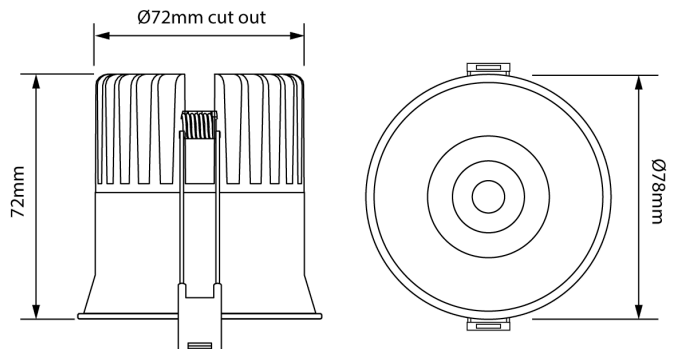

# Sola Series IP65 Downlight

by Studio Italia

Sola Series is a collection of highly functional downlights at an excellent price point. Aluminum construction with white finish and IP65 rating. Equipped with a 12W COB LED chip with 58 degree beam spread. Dimmable. Ideal for commercial applications with bulk quantities available.

Product Dimensions

Supplier	Studio Italia
Country	China
SKU	AC SOLA/12W/IP65/WH
Finish	White

Materials	Aluminium
Output	757lm
IP Rating	IP65

Source	12W LED
CRI	90
Dimming	PHASE

Colour Temp	3000K
Emission	58 degree beam