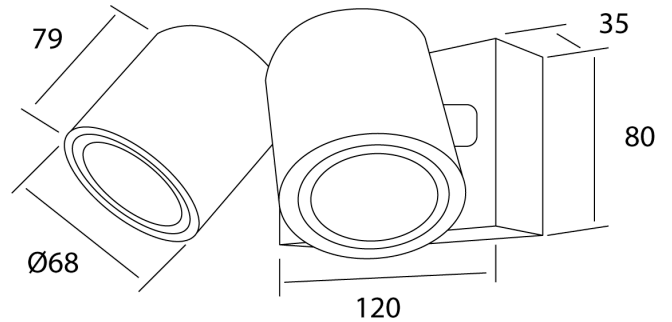

## Myra Outdoor Double Wall Spot

by

Myra is a surface mounted wall spot light for outdoor applications. Aluminium construction with two spot adjustable spot heads affixed to base. Each spot equipped with built in 8W LED source (960lm, 3000k, CRI 80) with 35 degree reflectors. Dimmable. Myra has an ingress protection of IP55 and an impact protection of IK06 with anti-corrosive coating. Available in anthracite finish. French designed.

<b>Supplier</b>	Studio Italia
<b>Country</b>	China
<b>SKU</b>	SI A/MYRA/2/8W/ANT
<b>Finish</b>	Anthracite

Product Dimensions

<b>Materials</b>	Aluminium	<b>Source</b>	2 x 8W LED	<b>Colour Temp</b>	3000K
<b>Output</b>	960lm	<b>CRI</b>	80	<b>Emission</b>	35 degree beam
<b>IP Rating</b>	IP55 / IK06	<b>Dimming</b>	PHASE		