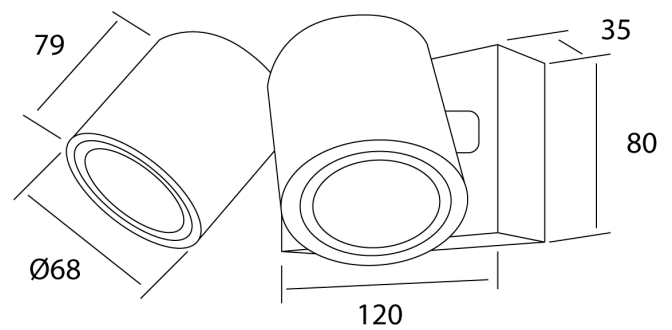

# Myra Outdoor Double Wall Spot

by

Myra is a surface mounted wall spot light for outdoor applications. Aluminium construction with two spot adjustable spot heads affixed to base. Each spot equipped with built in 8W LED source (960lm, 3000k, CRI 80) with 35 degree reflectors. Dimmable. Rated IP55 with anti-corrosive coating. Available in anthracite finish. French designed.

<b>Supplier</b>	Studio Italia
<b>Country</b>	China
<b>SKU</b>	CG A/MYRA/2/8W/ANT
<b>Finish</b>	Anthracite

Product Dimensions

<b>Materials</b>	Aluminium	<b>Source</b>	2 x 8W LED	<b>Colour Temp</b>	3000K
<b>Output</b>	960lm	<b>CRI</b>	80	<b>Emission</b>	35 degree beam
<b>IP Rating</b>	IP55	<b>Dimming</b>	PHASE		