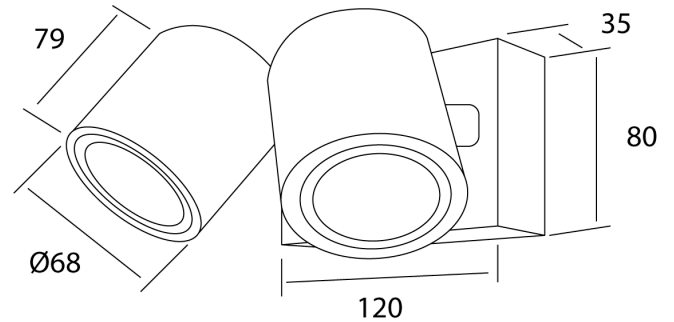

SI A/MYRA/2/8W/ANT

Myra Outdoor Double Wall Spot

by

Myra is a surface mounted wall spot light for outdoor applications. Aluminium construction with two spot adjustable spot heads affixed to base. Each spot equipped with built in 8W LED source (960lm, 3000k, CRI 80) with 35 degree reflectors. Dimmable. Myra has an ingress protection of IP55 and an impact protection of IK06 with anti-corrosive coating. Available in anthracite finish. French designed.

Supplier	Studio Italia
Country	China
SKU	SI A/MYRA/2/8W/ANT
Finish	Anthracite

Product Dimensions

Materials	Aluminium	Source	2 x 8W LED	Colour Temp	3000K
Output	960lm	CRI	80	Emission	35 degree beam
IP Rating	IP55 / IK06	Dimming	PHASE		