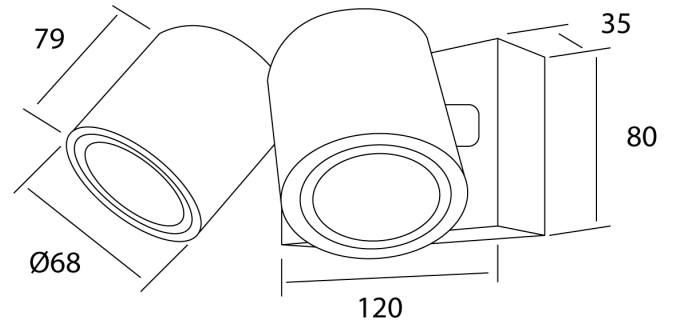

## Myra Outdoor Double Wall Spot

by

Myra is a surface mounted wall spot light for outdoor applications. Aluminium construction with two spot adjustable spot heads affixed to base. Each spot equipped with built in 8W LED source (960lm, 3000k, CRI 80) with 35 degree reflectors. Dimmable. Myra has an ingress protection of IP55 and an impact protection of IK06 with anti-corrosive coating. Available in anthracite finish. French designed.

<b>Supplier</b>	Studio Italia
<b>Country</b>	China
<b>SKU</b>	SI A/MYRA/2/8W/ANT
<b>Finish</b>	Anthracite

Product Dimensions

<b>Materials</b>	Aluminium	<b>Source</b>	2 x 8W LED	<b>Colour Temp</b>	3000K
<b>Output</b>	960lm	<b>CRI</b>	80	<b>Emission</b>	35 degree beam
<b>IP Rating</b>	IP55 / IK06	<b>Dimming</b>	PHASE		