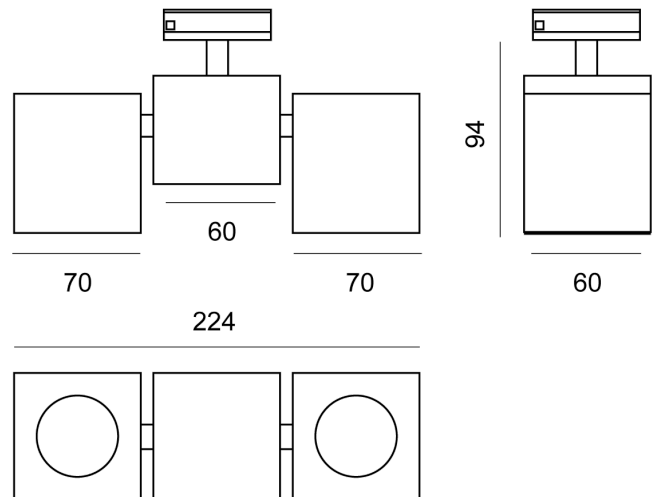

SI TK/SQUAD/2/BK

Squad Double Track Spot

by

Squad Double is an adjustable track spot. Symmetrical design for universal applications. Made from extruded aluminium and equipped with 2 x GU10 35W (Max) LED or halogen globes for direct illumination. Compatible with single circuit track.

Supplier	Studio Italia
Country	China
SKU	SI TK/SQUAD/2/BK
Finish	Black

Product Dimensions

Materials	Aluminium	Source	2 x GU10 35W (Max)	Dimming	Dependent on globe
------------------	-----------	---------------	--------------------	----------------	--------------------