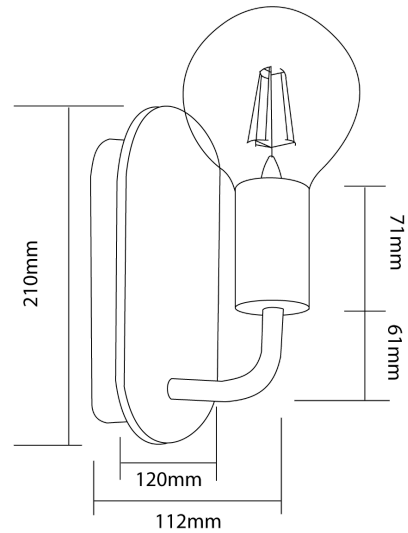

SI A/GENTS/AB

Gents E27 Wall Light

by

Simple retro inspired wall light in antique bronze finish. Takes 1 x E27 globe. French designed.

| | |
|-----------------|----------------|
| Supplier | Studio Italia |
| Country | China |
| SKU | SI A/GENTS/AB |
| Finish | Antique Bronze |

Product Dimensions

| | | | | | |
|------------------|-----------|---------------|-------------------|----------------|--------------------|
| Materials | Aluminium | Source | 1 x E27 70W (Max) | Dimming | Dependent on globe |
|------------------|-----------|---------------|-------------------|----------------|--------------------|