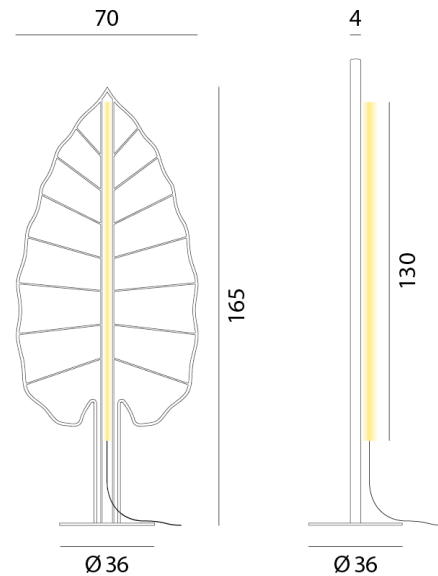

RO PT/EDEN/F3/SPROUT

Eden Floor Lamp

by Dante Donegani and Giovanni Lauda

Eden is a family of floor lamps by Rotaliana of three large sound-absorbent leaves to which an LED light is magnetically attached. Thanks to their soft padding and special fabric lining, the leaves not only illuminate with indirect light but also help to improve acoustics within a space. Eden's soft, comforting design styles well within modern spaces, adding unique natural accents to residential or commercial spaces. Equipped with a touch dimmer for easy illumination control. The Eden floor lamp is available in three styles and in a variety of finishes.

Designer	Dante Donegani and Giovanni Lauda
Supplier	Rotaliana
Country	Italy
SKU	RO PT/EDEN/F3/SPROUT
Size	F3
Finish	Sprout Green

Product Dimensions

Weight	10.6kg
Colour Temp	2700K
IP Rating	IP20

Materials	Polyester fibre
Output	3500lm
Dimming	Touch dimmer

Source	40W LED
CRI	90