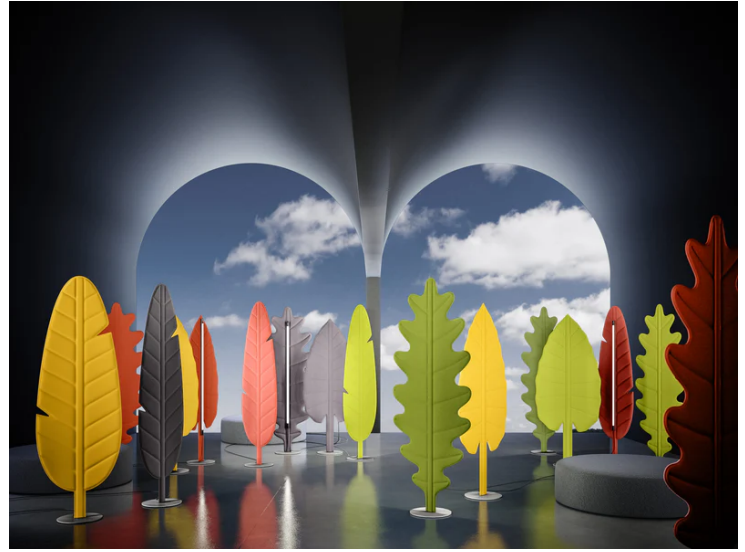

RO PT/EDEN/F3/SPROUT

Eden Floor Lamp

by Dante Donegani and Giovanni Lauda

Eden is a family of floor lamps by Rotaliana of three large sound-absorbent leaves to which an LED light is magnetically attached. Thanks to their soft padding and special fabric lining, the leaves not only illuminate with indirect light but also help to improve acoustics within a space. Eden's soft, comforting design styles well within modern spaces, adding unique natural accents to residential or commercial spaces. Equipped with a touch dimmer for easy illumination control. The Eden floor lamp is available in three styles and in a variety of finishes.

Designer	Dante Donegani and Giovanni Lauda
Supplier	Rotaliana
Country	Italy
SKU	RO PT/EDEN/F3/SPROUT
Size	F3
Finish	Sprout Green

Product Dimensions

Weight	10.6kg
Colour Temp	2700K
IP Rating	IP20

Materials	Polyester fibre
Output	3500lm
Dimming	Touch dimmer