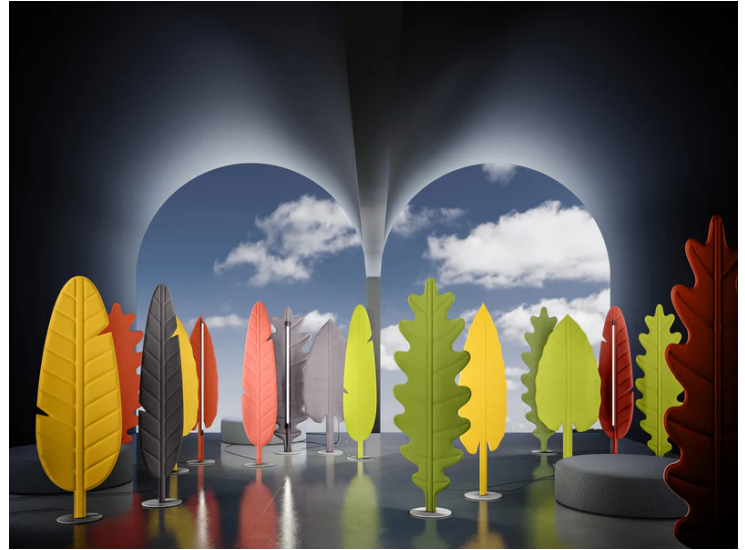

RO PT/EDEN/F2/YELLOW

Eden Floor Lamp

by Dante Donegani and Giovanni Lauda

Eden is a family of floor lamps by Rotaliana of three large sound-absorbent leaves to which an LED light is magnetically attached. Thanks to their soft padding and special fabric lining, the leaves not only illuminate with indirect light but also help to improve acoustics within a space. Eden's soft, comforting design styles well within modern spaces, adding unique natural accents to residential or commercial spaces. Equipped with a touch dimmer for easy illumination control. The Eden floor lamp is available in three styles and in a variety of finishes.

Designer	Dante Donegani and Giovanni Lauda
Supplier	Rotaliana
Country	Italy
SKU	RO PT/EDEN/F2/YELLOW
Size	F2
Finish	Sunflower Yellow

Product Dimensions

Weight	10.6kg
Colour Temp	2700K
IP Rating	IP20

Materials	Polyester fibre
Output	3500lm
Dimming	Touch dimmer