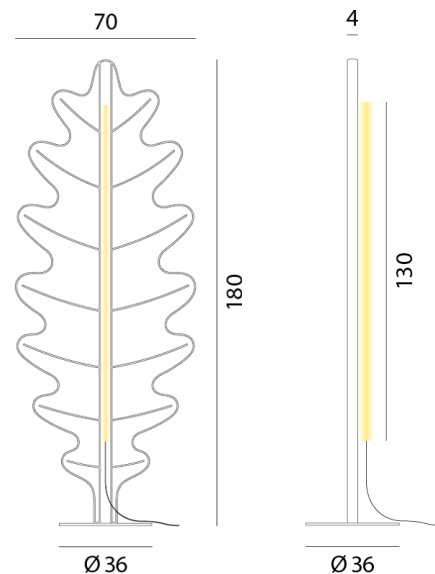

RO PT/EDEN/F2/YELLOW

Eden Floor Lamp

by Dante Donegani and Giovanni Lauda

Eden is a family of floor lamps by Rotaliana of three large sound-absorbent leaves to which an LED light is magnetically attached. Thanks to their soft padding and special fabric lining, the leaves not only illuminate with indirect light but also help to improve acoustics within a space. Eden's soft, comforting design styles well within modern spaces, adding unique natural accents to residential or commercial spaces. Equipped with a touch dimmer for easy illumination control. The Eden floor lamp is available in three styles and in a variety of finishes.

Designer	Dante Donegani and Giovanni Lauda
Supplier	Rotaliana
Country	Italy
SKU	RO PT/EDEN/F2/YELLOW
Size	F2
Finish	Sunflower Yellow

Product Dimensions

Weight	10.6kg
Colour Temp	2700K
IP Rating	IP20

Materials	Polyester fibre
Output	3500lm
Dimming	Touch dimmer

Source	40W LED
CRI	90