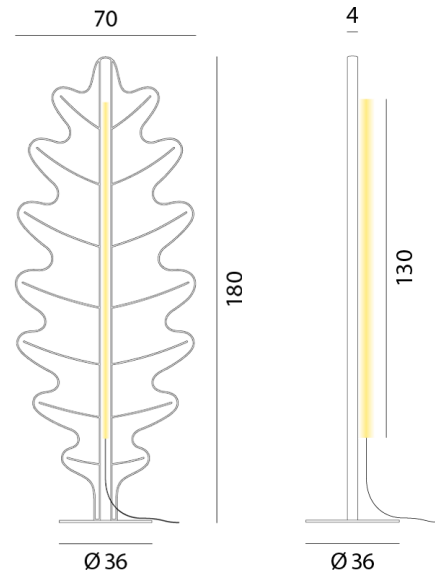

RO PT/EDEN/F2/YELLOW

Eden Floor Lamp

by Dante Donegani and Giovanni Lauda

Eden is a family of floor lamps by Rotaliana of three large sound-absorbent leaves to which an LED light is magnetically attached. Thanks to their soft padding and special fabric lining, the leaves not only illuminate with indirect light but also help to improve acoustics within a space. Eden's soft, comforting design styles well within modern spaces, adding unique natural accents to residential or commercial spaces. Equipped with a touch dimmer for easy illumination control. The Eden floor lamp is available in three styles and in a variety of finishes.

Designer	Dante Donegani and Giovanni Lauda
Supplier	Rotaliana
Country	Italy
SKU	RO PT/EDEN/F2/YELLOW
Size	F2
Finish	Sunflower Yellow

Product Dimensions

Weight	10.6kg
Colour Temp	2700K
IP Rating	IP20

Materials	Polyester fibre
Output	3500lm
Dimming	Touch dimmer

Source	40W LED
CRI	90