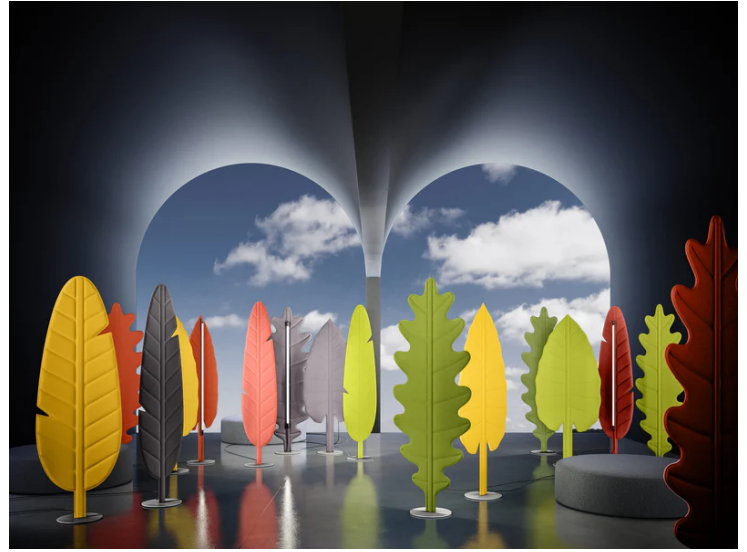

RO PT/EDEN/F2/YELLOW

Eden Floor Lamp

by Dante Donegani and Giovanni Lauda

Eden is a family of floor lamps by Rotaliana of three large sound-absorbent leaves to which an LED light is magnetically attached. Thanks to their soft padding and special fabric lining, the leaves not only illuminate with indirect light but also help to improve acoustics within a space. Eden's soft, comforting design styles well within modern spaces, adding unique natural accents to residential or commercial spaces. Equipped with a touch dimmer for easy illumination control. The Eden floor lamp is available in three styles and in a variety of finishes.

Designer	Dante Donegani and Giovanni Lauda
Supplier	Rotaliana
Country	Italy
SKU	RO PT/EDEN/F2/YELLOW
Size	F2
Finish	Sunflower Yellow

Product Dimensions

Weight	10.6kg
Colour Temp	2700K
IP Rating	IP20

Materials	Polyester fibre
Output	3500lm
Dimming	Touch dimmer