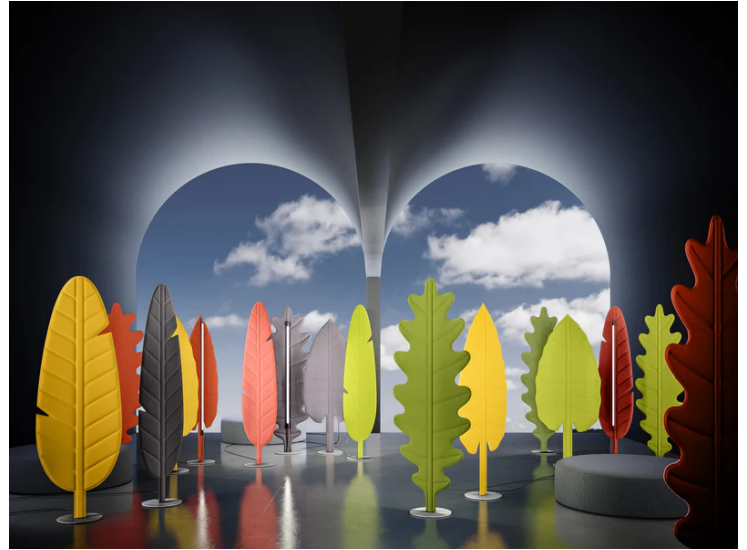

RO PT/EDEN/F2/YELLOW

Eden Floor Lamp

by Dante Donegani and Giovanni Lauda

Eden is a family of floor lamps by Rotaliana of three large sound-absorbent leaves to which an LED light is magnetically attached. Thanks to their soft padding and special fabric lining, the leaves not only illuminate with indirect light but also help to improve acoustics within a space. Eden's soft, comforting design styles well within modern spaces, adding unique natural accents to residential or commercial spaces. Equipped with a touch dimmer for easy illumination control. The Eden floor lamp is available in three styles and in a variety of finishes.

Designer	Dante Donegani and Giovanni Lauda
Supplier	Rotaliana
Country	Italy
SKU	RO PT/EDEN/F2/YELLOW
Size	F2
Finish	Sunflower Yellow

Product Dimensions

Weight	10.6kg	Materials	Polyester fibre	Source	40W LED
Colour Temp	2700K	Output	3500lm	CRI	90
IP Rating	IP20	Dimming	Touch dimmer		