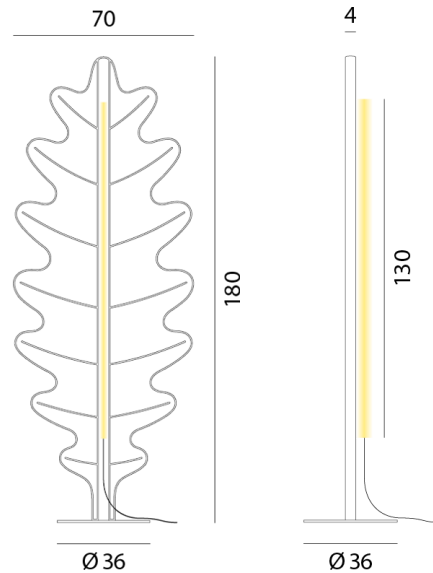

RO PT/EDEN/F2/YELLOW

Eden Floor Lamp

by Dante Donegani and Giovanni Lauda

Eden is a family of floor lamps by Rotaliana of three large sound-absorbent leaves to which an LED light is magnetically attached. Thanks to their soft padding and special fabric lining, the leaves not only illuminate with indirect light but also help to improve acoustics within a space. Eden's soft, comforting design styles well within modern spaces, adding unique natural accents to residential or commercial spaces. Equipped with a touch dimmer for easy illumination control. The Eden floor lamp is available in three styles and in a variety of finishes.

Designer	Dante Donegani and Giovanni Lauda
Supplier	Rotaliana
Country	Italy
SKU	RO PT/EDEN/F2/YELLOW
Size	F2
Finish	Sunflower Yellow

Product Dimensions

Weight	10.6kg
Colour Temp	2700K
IP Rating	IP20

Materials	Polyester fibre
Output	3500lm
Dimming	Touch dimmer

Source	40W LED
CRI	90