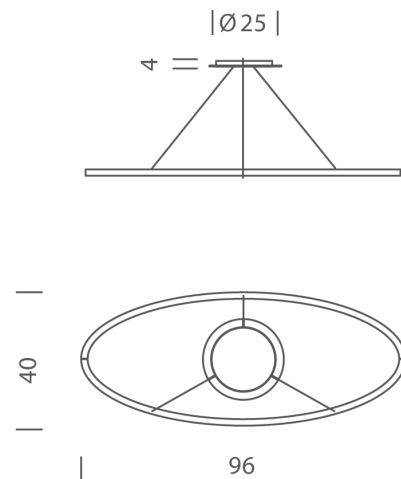

NE S/ELLISSE/SML/UP/2700K/POL/GOLD

Ellisse Pendant Minor

by Federico Palazzari

The Ellisse Pendant Minor from NEMO is an LED pendant lamp for widespread direct or indirect lighting. Opaline diffuser and aluminium body. Ellisse is manufactured through a proprietary technology to combine the extruded bars. Available in matt white, matt black, painted gold or polished aluminium finish in 2700K or 3000K. Polished gold finish also available in 2700K version only. Can be installed as uplight or downlight.

Designer	Federico Palazzari
Supplier	Nemo
Country	Italy
SKU	NE S/ELLISSE/SML/UP/2700K/POL/GOLD
Finish	Polished Gold
Version	Uplight - 2700K

Product Dimensions

Materials	Aluminium	Source	54W LED	Colour Temp	2700K
Output	2250lm	CRI	85	Emission	diffused orientable uplight
IP Rating	IP20	Dimming	1-10v		