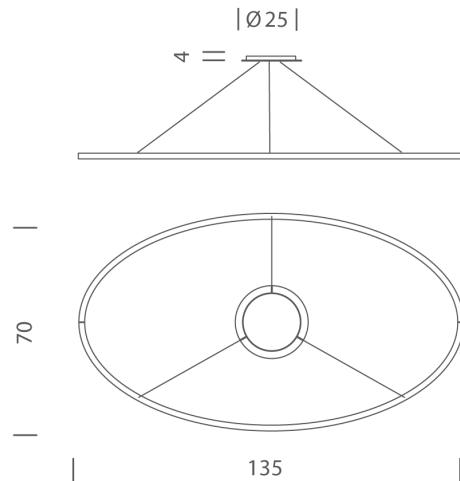

NE S/ELLISSE/LRG/DOWN/2700K/POL

Ellisse Pendant Major

by Federico Palazzari

The Ellisse Pendant Major from NEMO is an LED pendant lamp for widespread direct or indirect lighting. Opaline diffuser and aluminium body. Ellisse is manufactured through a proprietary technology to combine the extruded bars. Available in matt white, matt black, painted gold or polished aluminium finish in 2700K or 3000K. Polished gold finish also available in 2700K version only. Can be installed as uplight or downlight.

Designer	Federico Palazzari
Supplier	Nemo
Country	Italy
SKU	NE S/ELLISSE/LRG/DOWN/2700K/POL
Finish	Polished Aluminium
Version	Downlight - 2700K

Product Dimensions

Materials	Aluminium	Source	78W LED	Colour Temp	2700K
Output	3450lm	CRI	85	Emission	diffused orientable downlight
IP Rating	IP20	Dimming	1-10v		