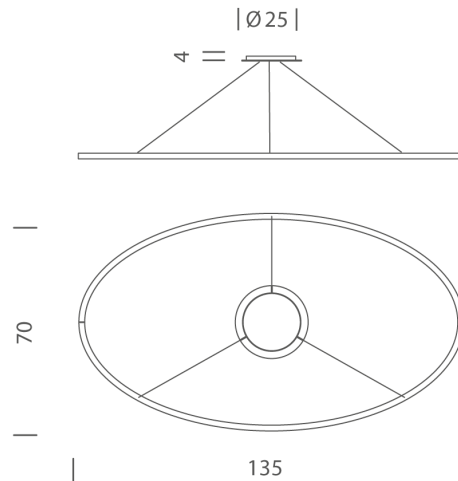

NE S/ELLISSE/LRG/DOWN/2700K/POL

Ellisse Pendant Major

by Federico Palazzari

The Ellisse Pendant Major from NEMO is an LED pendant lamp for widespread direct or indirect lighting. Opaline diffuser and aluminium body. Ellisse is manufactured through a proprietary technology to combine the extruded bars. Available in matt white, matt black, painted gold or polished aluminium finish in 2700K or 3000K. Polished gold finish also available in 2700K version only. Can be installed as uplight or downlight.

Designer	Federico Palazzari
Supplier	Nemo
Country	Italy
SKU	NE S/ELLISSE/LRG/DOWN/2700K/POL
Finish	Polished Aluminium
Version	Downlight - 2700K

Product Dimensions

Materials	Aluminium	Source	78W LED	Colour Temp	2700K
Output	3450lm	CRI	85	Emission	diffused orientable downlight
IP Rating	IP20	Dimming	1-10v		