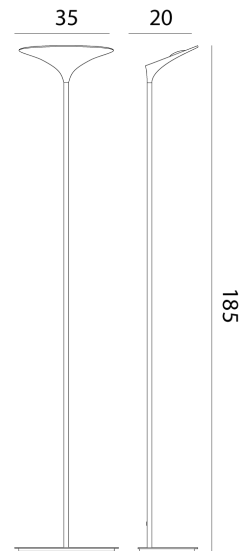

## Sunset F1 Floor Lamp

by Paolo Dell'Elce

Sunset is an indirect-lighting floor lamp with an LED source. The curved head of the lamp is designed to enhance the reflection of light onto the walls, while an integrated foot dimmer provides various stages of illumination. The simple yet effective curvature of the design and small footprint allows the fitting to work within a variety of modern spaces. Aluminium construction in matt white finish.

### Product Dimensions

<b>Weight</b>	9.8kg	<b>Materials</b>	Aluminium	<b>Source</b>	35W LED
<b>Colour Temp</b>	3000K	<b>Output</b>	2650lm	<b>Dimming</b>	Foot dimmer switch