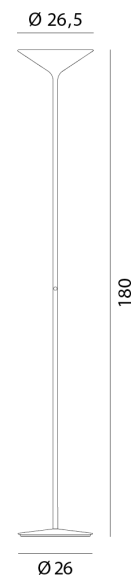

RO PT/DRY/BRONZE

Dry Floor Lamp

by

Slim and sleek as a cocktail glass, Dry is an LED floor lamp in coated steel. Equipped with a 45W LED source, the Dry lamp styles well in minimalist modern spaces. Available in wide range of finish options.

| | |
|-----------------|------------------|
| Supplier | Rotaliana |
| Country | Italy |
| SKU | RO PT/DRY/BRONZE |
| Finish | Bronze |

Product Dimensions

| | |
|--------------------|----------|
| Weight | 15.49kg |
| Colour Temp | 2700K |
| Emission | Indirect |

| | |
|------------------|--------|
| Materials | Steel |
| Output | 4500lm |
| IP Rating | IP20 |

| | |
|----------------|----------------------------|
| Source | 45W LED |
| CRI | 90 |
| Dimming | Push button dimmer on stem |