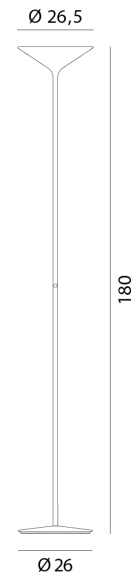

RO PT/DRY/BRONZE

Dry Floor Lamp

by

Slim and sleek as a cocktail glass, Dry is an LED floor lamp in coated steel. Equipped with a 45W LED source, the Dry lamp styles well in minimalist modern spaces. Available in wide range of finish options.

| | |
|-----------------|------------------|
| Supplier | Rotaliana |
| Country | Italy |
| SKU | RO PT/DRY/BRONZE |
| Finish | Bronze |

Product Dimensions

| | |
|--------------------|----------|
| Weight | 15.49kg |
| Colour Temp | 2700K |
| Emission | Indirect |

| | |
|------------------|--------|
| Materials | Steel |
| Output | 4500lm |
| IP Rating | IP20 |

| | |
|----------------|----------------------------|
| Source | 45W LED |
| CRI | 90 |
| Dimming | Push button dimmer on stem |