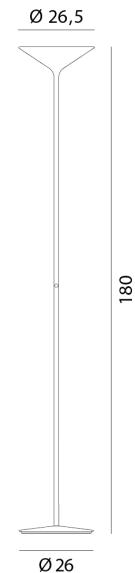

## Dry Floor Lamp

by

Slim and sleek as a cocktail glass, Dry is an LED floor lamp in coated steel. Equipped with a 45W LED source, the Dry lamp styles well in minimalist modern spaces. Available in wide range of finish options.

### Product Dimensions

<b>Weight</b>	15.49kg
<b>Colour Temp</b>	2700K
<b>Emission</b>	Indirect

<b>Materials</b>	Steel
<b>Output</b>	4500lm
<b>IP Rating</b>	IP20

<b>Source</b>	45W LED
<b>CRI</b>	90
<b>Dimming</b>	Push button dimmer on stem