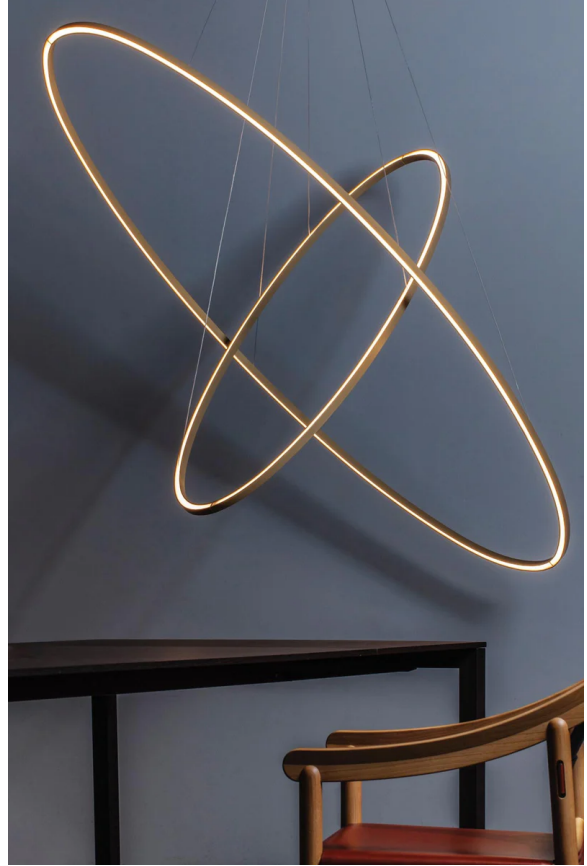

NE S/ELLISSE/MEGA/DBL/2700K/BK

Ellisse Pendant Double Mega

by Federico Palazzari

The Ellisse Pendant Double Mega from NEMO is an LED pendant lamp for widespread direct or indirect lighting. Opaline diffuser and aluminium body. Ellisse is manufactured through a proprietary technology to combine the extruded bars. Available in matt white, matt black or painted gold in 2700K or 3000K. Dimmable.

Designer	Federico Palazzari
Supplier	Nemo
Country	Italy
SKU	NE S/ELLISSE/MEGA/DBL/2700K/BK
Finish	Black
Version	2700K

Product Dimensions

Weight	5.5kg	Materials	Aluminium	Source	90W LED
Colour Temp	2700K	Output	2825+1850lm	CRI	85
Emission	diffused orientable uplight (major), diffused orientable downlight (mega)	IP Rating	IP20	Dimming	1-10v