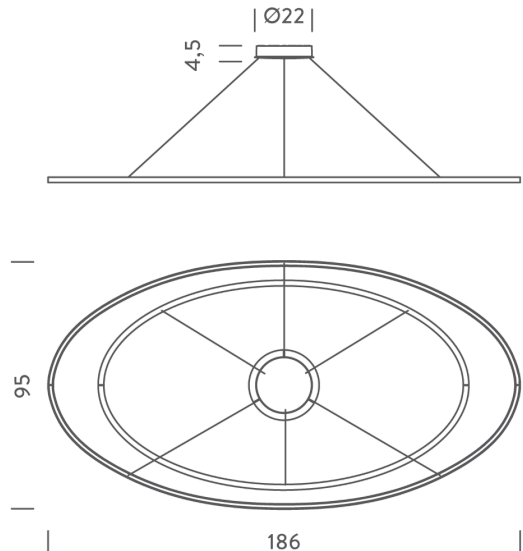

NE S/ELLISSE/MEGA/DBL/2700K/BK

Ellisse Pendant Double Mega

by Federico Palazzari

The Ellisse Pendant Double Mega from NEMO is an LED pendant lamp for widespread direct or indirect lighting. Opaline diffuser and aluminium body. Ellisse is manufactured through a proprietary technology to combine the extruded bars. Available in matt white, matt black or painted gold in 2700K or 3000K. Dimmable.

Designer	Federico Palazzari
Supplier	Nemo
Country	Italy
SKU	NE S/ELLISSE/MEGA/DBL/2700K/BK
Finish	Black
Version	2700K

Product Dimensions

Weight	5.5kg	Materials	Aluminium	Source	90W LED
Colour Temp	2700K	Output	2825+1850lm	CRI	85
Emission	diffused orientable uplight (major), diffused orientable downlight (mega)	IP Rating	IP20	Dimming	1-10v