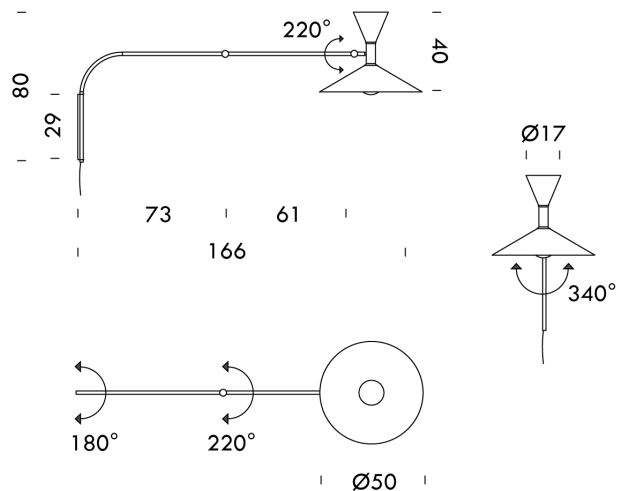

NE A/LAMPE/WH

Lampe De Marseille

by Le Corbusier

Designed by Le Corbusier for the Unite d'Habitation of Marseille in 1949/1952, the Lampe De Marseille is an adjustable wall lamp with two joints on the arm and a rotating wall fixing. Spun aluminium diffuser and available in Grey (RAL 7046), White Wash (RAL 9002), or Black Grey (RAL 7021) body with white internal diffusers. Direct and indirect lighting output. Double switch on the cable for a functional and adjustable wall light. Takes 2 x E27 LED globes.

Designer	Le Corbusier
Supplier	Nemo
Country	Italy
SKU	NE A/LAMPE/WH
Finish	White

Product Dimensions

Weight	5kg	Materials	Aluminium	Source	2 x E27 (72W Max Down. 54W Max Up)
Emission	double, direct + indirect	IP Rating	IP20	Dimming	No