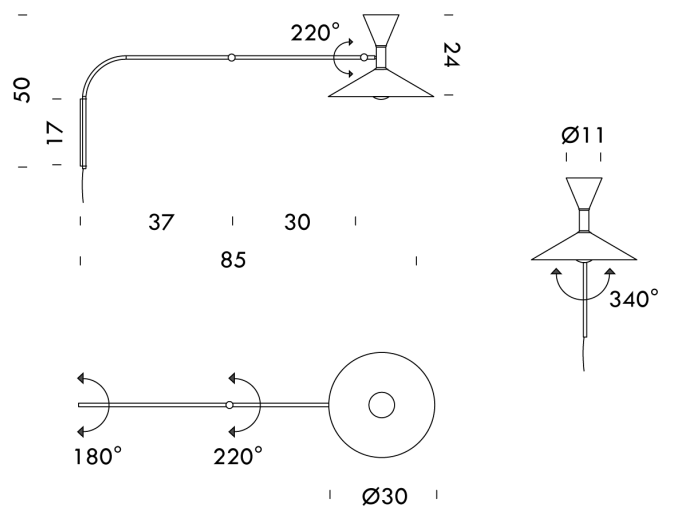

## Mini Lampe De Marseille

by Le Corbusier

Mini version of the Lampe de Marseille designed by Le Corbusier for the Unite d'Habitation of Marseille in 1949/1952. Wall lamp is made from spun aluminium and available in Grey (RAL 7046), White Wash (RAL 9002), or Black Grey (RAL 7021) body with white internal diffusers. Direct and indirect lighting output with switch on the cable. Wall installation also without plug. Functional and adjustable wall light ideal for application in modern bedrooms.

<b>Designer</b>	Le Corbusier
<b>Supplier</b>	Nemo
<b>Country</b>	Italy
<b>SKU</b>	NE A/LAMPE/MINI/GR
<b>Finish</b>	Grey

Product Dimensions

<b>Weight</b>	1.3kg	<b>Materials</b>	Aluminium	<b>Source</b>	2 x E14 (42W Max Up & Down)
<b>Emission</b>	double, direct + indirect	<b>IP Rating</b>	IP20	<b>Dimming</b>	No