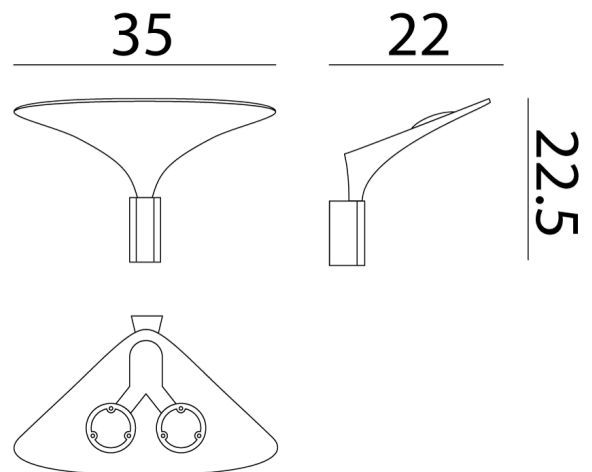

## Sunset Wall Light

by Rotaliana

Sunset is an LED wall lamp providing an indirect lighting. Made of aluminium, it's unique shape is strikingly modern and functional. The curved head of the lamp has been designed to enhance the reflection of light onto the wall surface. Available in matt white finish.

Supplier	Rotaliana
Country	Italy
SKU	RO A/SUNSET/W0/DIMM/3000K/WH
Size	W0

### Product Dimensions

Weight	2.2kg
Output	3400lm
IP Rating	IP20

Source	34W LED
CRI	92
Dimming	PHASE

Colour Temp	3000K
Emission	Indirect