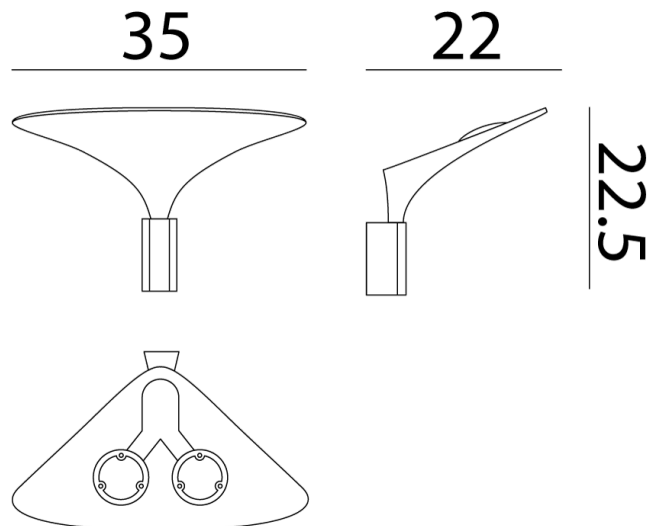

RO A/SUNSET/W0/DIMM/3000K/WH

Sunset Wall Light

by

Sunset is an LED wall lamp providing an indirect lighting. Made of aluminium, it's unique shape is strikingly modern and functional. The curved head of the lamp has been designed to enhance the reflection of light onto the wall surface. Available in matt white finish.

Supplier	Rotaliana
Country	Italy
SKU	RO A/SUNSET/W0/DIMM/3000K/WH
Size	W0

Product Dimensions

Weight	2.2kg
Output	3400lm
IP Rating	IP20

Source	34W LED
CRI	92
Dimming	PHASE

Colour Temp	3000K
Emission	Indirect