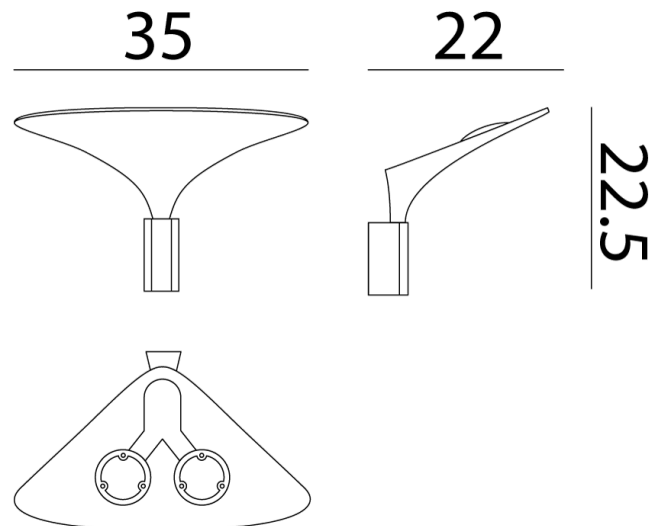

RO A/SUNSET/W0/DIMM/3000K/WH

Sunset Wall Light

by

Sunset is an LED wall lamp providing an indirect lighting. Made of aluminium, it's unique shape is strikingly modern and functional. The curved head of the lamp has been designed to enhance the reflection of light onto the wall surface. Available in matt white finish.

Supplier	Rotaliana
Country	Italy
SKU	RO A/SUNSET/W0/DIMM/3000K/WH
Size	W0

Product Dimensions

Weight	2.2kg
Output	3400lm
IP Rating	IP20

Source	34W LED
CRI	92
Dimming	PHASE

Colour Temp	3000K
Emission	Indirect