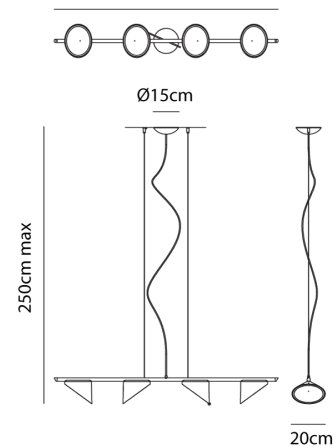

Designer	Rainer Mutsch
Supplier	Axo Light
Country	Italy
SKU	AX S/ORCHID/4/ANTHRACITE
Finish	Anthracite
Size	4 Light

Product Dimensions

Weight	5.6kg
Colour Temp	3000K
IP Rating	IP20

Materials	Aluminium
Output	4 x 800lm
Dimming	PHASE

Source	4 x 10W LED
CRI	90