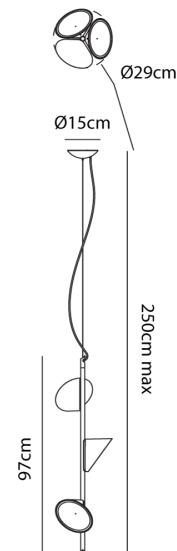

AX S/ORCHID/3/WH

Orchid Pendant

by Rainer Mutsch

A creation of Austrian designer Rainer Mutsch, Orchid is a lighting collection inspired by nature. The structure of the aluminium blossom-shaped diffuser prevents overheating. Thanks to its versatility and minimalist aesthetic, the Orchid pendant performs well both in residential settings and in large-scale contract projects. Available in white, sand or anthracite grey finish in horizontal or vertical version.

Designer	Rainer Mutsch
Supplier	Axo Light
Country	Italy
SKU	AX S/ORCHID/3/WH
Finish	White
Size	3 Light

Product Dimensions

Weight	4.2kg
Colour Temp	3000K
IP Rating	IP20

Materials	Aluminium
Output	3 x 800lm
Dimming	PHASE