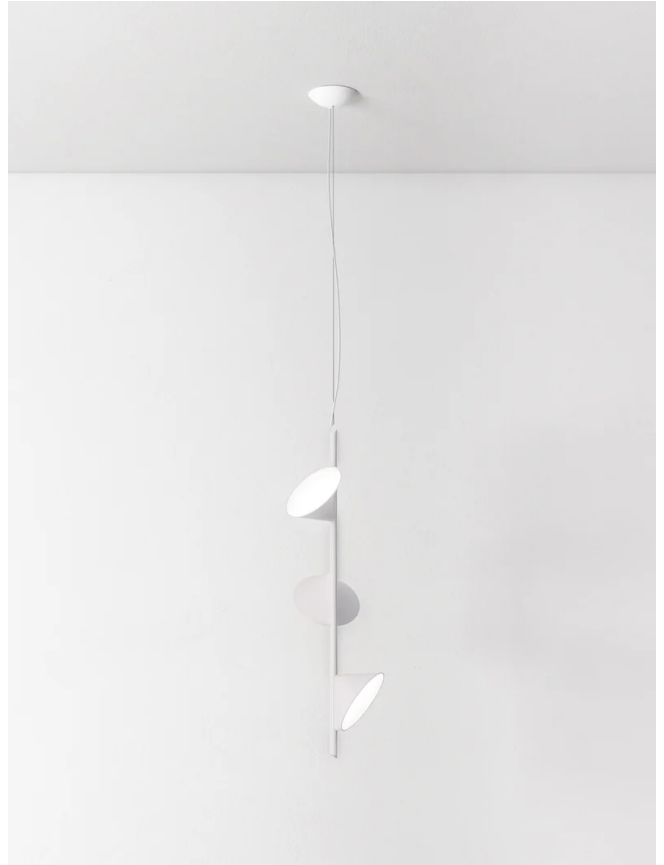

AX S/ORCHID/3/WH

## Orchid Pendant

by Rainer Mutsch

A creation of Austrian designer Rainer Mutsch, Orchid is a lighting collection inspired by nature. The structure of the aluminium blossom-shaped diffuser prevents overheating. Thanks to its versatility and minimalist aesthetic, the Orchid pendant performs well both in residential settings and in large-scale contract projects. Available in white, sand or anthracite grey finish in horizontal or vertical version.

<b>Designer</b>	Rainer Mutsch
<b>Supplier</b>	Axo Light
<b>Country</b>	Italy
<b>SKU</b>	AX S/ORCHID/3/WH
<b>Finish</b>	White
<b>Size</b>	3 Light

### Product Dimensions

<b>Weight</b>	4.2kg	<b>Materials</b>	Aluminium	<b>Source</b>	3 x 10W LED
<b>Colour Temp</b>	3000K	<b>Output</b>	3 x 800lm	<b>CRI</b>	90
<b>IP Rating</b>	IP20	<b>Dimming</b>	PHASE		