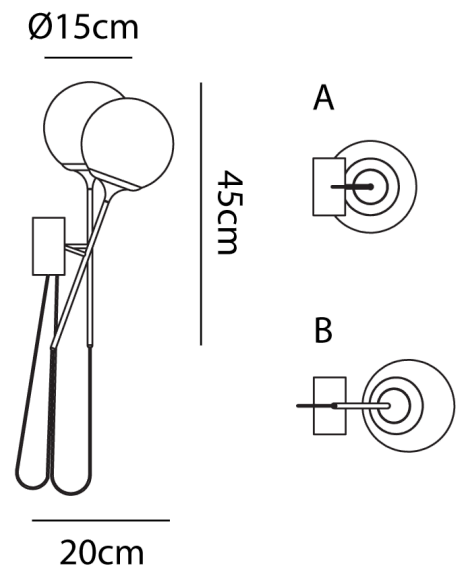

IC A/CRISTALGLOB/WHITE/CRYSTAL

Cristalglob Wall Light

by Marco Pagnoncelli

Cristalglob is defined by its distinct mouth-blown glass diffuser which casts delicate patterns within a space. The wall light version features an adjustable angle. Available with crystal or pink glass with white or brass frame.

Designer	Marco Pagnoncelli
Supplier	Icone
Country	Italy
SKU	IC A/CRISTALGLOB/WHITE/CRYSTAL
Finish	Crystal / White

Product Dimensions

Materials	Blown Glass	Source	9W LED	Colour Temp	3000K
Output	1430lm	CRI	90	Dimming	No