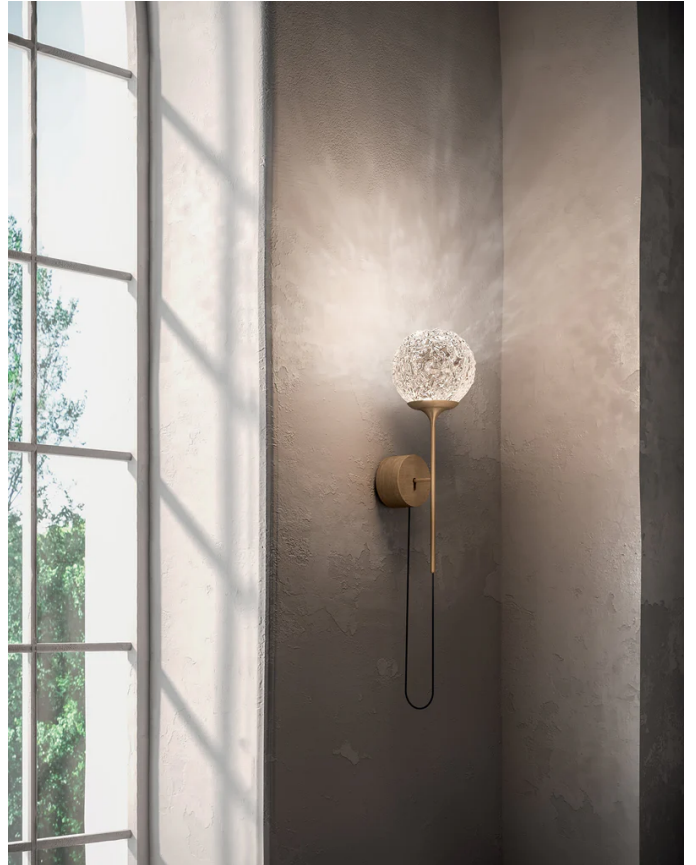

IC A/CRISTALGLOB/WHITE/CRYSTAL

Cristalglob Wall Light

by Marco Pagnoncelli

Cristalglob is defined by its distinct mouth-blown glass diffuser which casts delicate patterns within a space. The wall light version features an adjustable angle. Available with crystal or pink glass with white or brass frame.

Designer	Marco Pagnoncelli
Supplier	Icone
Country	Italy
SKU	IC A/CRISTALGLOB/WHITE/CRYSTAL
Finish	Crystal / White

Product Dimensions

Materials	Blown Glass	Source	9W LED	Colour Temp	3000K
Output	1430lm	CRI	90	Dimming	No