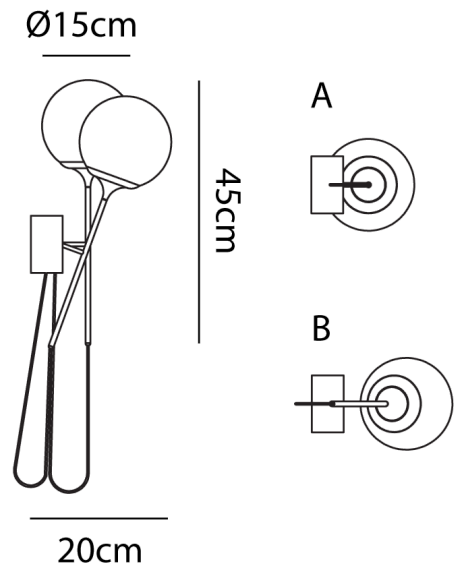

IC A/CRISTALGLOB/WHITE/CRYSTAL

Cristalglob Wall Light

by Marco Pagnoncelli

Cristalglob is defined by its distinct mouth-blown glass diffuser which casts delicate patterns within a space. The wall light version features an adjustable angle. Available with crystal or pink glass with white or brass frame.

Designer	Marco Pagnoncelli
Supplier	Icone
Country	Italy
SKU	IC A/CRISTALGLOB/WHITE/CRYSTAL
Finish	Crystal / White

Product Dimensions

Materials	Blown Glass	Source	9W LED	Colour Temp	3000K
Output	1430lm	CRI	90	Dimming	No