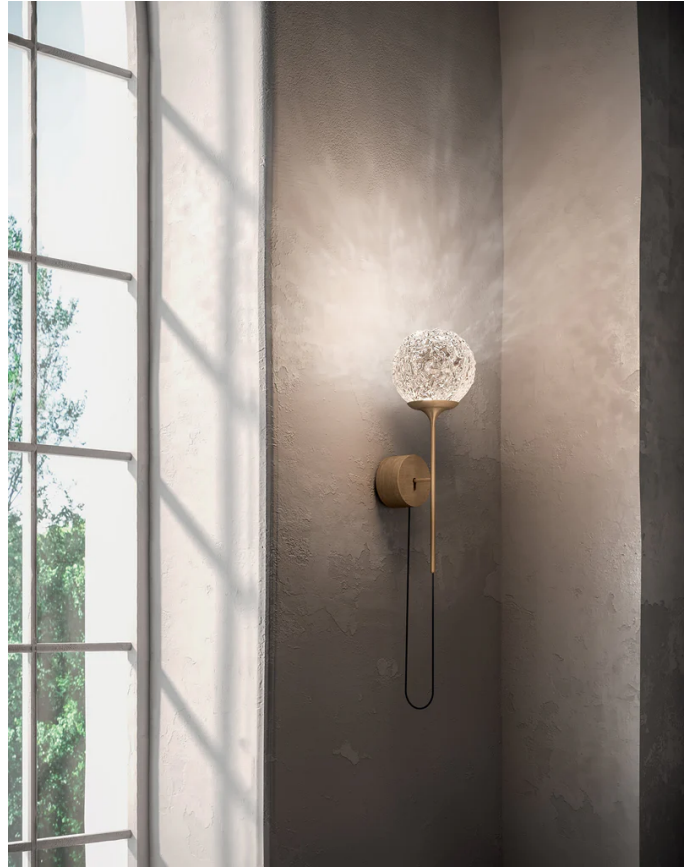

IC A/CRISTALGLOB/WHITE/CRYSTAL

Cristalglob Wall Light

by Marco Pagnoncelli

Cristalglob is defined by its distinct mouth-blown glass diffuser which casts delicate patterns within a space. The wall light version features an adjustable angle. Available with crystal or pink glass with white or brass frame.

Designer	Marco Pagnoncelli
Supplier	Icone
Country	Italy
SKU	IC A/CRISTALGLOB/WHITE/CRYSTAL
Finish	Crystal / White

Product Dimensions

Materials	Blown Glass	Source	9W LED	Colour Temp	3000K
Output	1430lm	CRI	90	Dimming	No