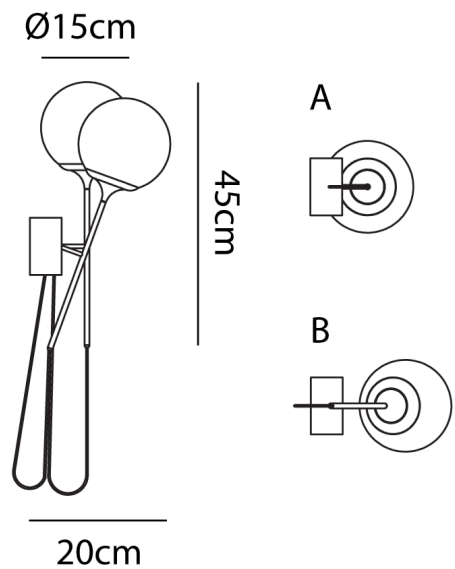

IC A/CRISTALGLOB/WHITE/CRYSTAL

Cristalglob Wall Light

by Marco Pagnoncelli

Cristalglob is defined by its distinct mouth-blown glass diffuser which casts delicate patterns within a space. The wall light version features an adjustable angle. Available with crystal or pink glass with white or brass frame.

Designer	Marco Pagnoncelli
Supplier	Icone
Country	Italy
SKU	IC A/CRISTALGLOB/WHITE/CRYSTAL
Finish	Crystal / White

Product Dimensions

Materials	Blown Glass	Source	9W LED	Colour Temp	3000K
Output	1430lm	CRI	90	Dimming	No