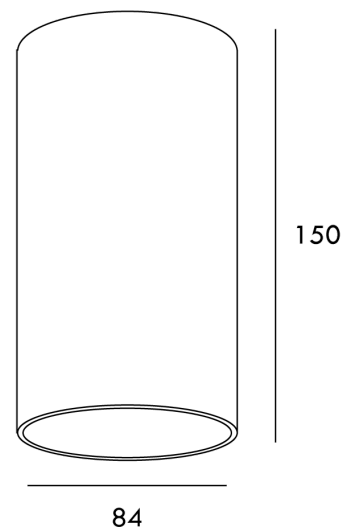

SI PL/ZUKA/10W/WH/GD

## Zuka Ceiling Light

by

The ZUKA 10W Ceiling Light features a minimalist design suited to contemporary spaces. The ZUKA has low glare and is dimmable on Trailing & Leading edge dimmers. Available in white, black, or white or black with gold reflector insert.

<b>Supplier</b>	Studio Italia
<b>Country</b>	China
<b>SKU</b>	SI PL/ZUKA/10W/WH/GD
<b>Finish</b>	White / Gold

### Product Dimensions

<b>Materials</b>	Aluminium	<b>Source</b>	10W LED	<b>Colour Temp</b>	3000K
<b>Output</b>	600lm	<b>CRI</b>	80	<b>Emission</b>	35 degree beam, Low glare
<b>Dimming</b>	Compatible with Trailing/Leading edge dimmer				