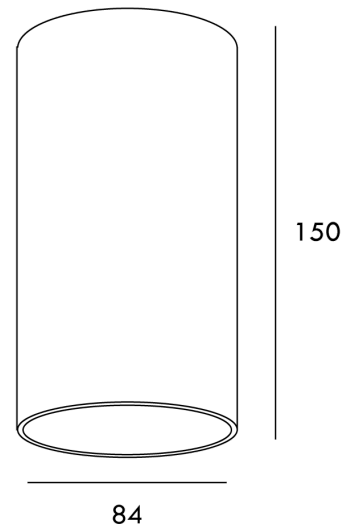

SI PL/ZUKA/10W/BK

## Zuka Ceiling Light

by

The ZUKA 10W Ceiling Light features a minimalist design suited to contemporary spaces. The ZUKA has low glare and is dimmable on Trailing & Leading edge dimmers. Available in white, black, or white or black with gold reflector insert.

<b>Supplier</b>	Studio Italia
<b>Country</b>	China
<b>SKU</b>	SI PL/ZUKA/10W/BK
<b>Finish</b>	Black / Black

Product Dimensions

<b>Materials</b>	Aluminium	<b>Source</b>	10W LED	<b>Colour Temp</b>	3000K
<b>Output</b>	600lm	<b>CRI</b>	80	<b>Emission</b>	35 degree beam, Low glare
<b>Dimming</b>	Compatible with Trailing/Leading edge dimmer				