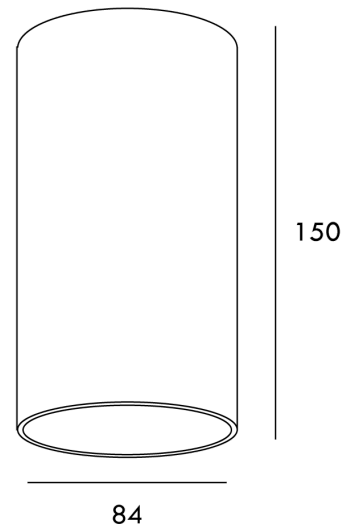

Supplier	Studio Italia
Country	China
SKU	SI PL/ZUKA/10W/BK
Finish	Black / Black

Product Dimensions