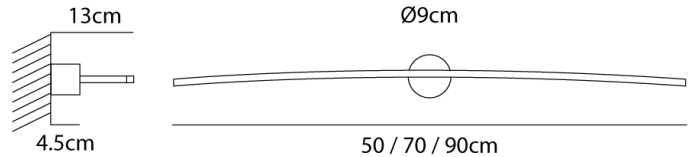

IC A/ALBATROS/90M/WH

Albatros Adjustable Wall Lamp

by

Albatros is a curved wall lamp providing direct or indirect light. Constructed from a 7x7mm brass profile, the adjustable lamp head in-built high lighting efficiency LED micro-strips. Available in 4 sizes in white, chrome or gold leaf/gold finish. Made in Italy by Icone Luce.

Supplier	Icone
Country	Italy
SKU	IC A/ALBATROS/90M/WH
Size	90cm

Product Dimensions

Materials	Brass	Source	10.56W LED	Colour Temp	3000K
Output	880lm	CRI	90	Dimming	No