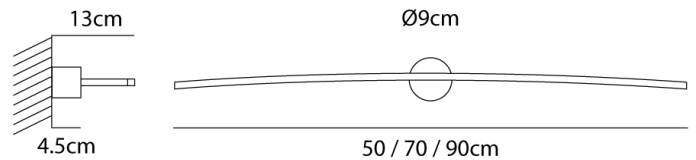

## Albatros Adjustable Wall Lamp

by

Albatros is a curved wall lamp providing direct or indirect light. Constructed from a 7x7mm brass profile, the adjustable lamp head in-built high lighting efficiency LED micro-strips. Available in 4 sizes in white, chrome or gold leaf/gold finish. Made in Italy by Icone Luce.

<b>Supplier</b>	Icone
<b>Country</b>	Italy
<b>SKU</b>	IC A/ALBATROS/90M/WH
<b>Size</b>	90cm

Product Dimensions

<b>Materials</b>	Brass	<b>Source</b>	10.56W LED	<b>Colour Temp</b>	3000K
<b>Output</b>	880lm	<b>CRI</b>	90	<b>Dimming</b>	No