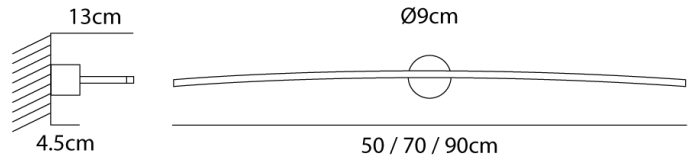

Albatros Adjustable Wall Lamp

by Icone

Albatros is a curved wall lamp providing direct or indirect light. Constructed from a 7x7mm brass profile, the adjustable lamp head in-built high lighting efficiency LED micro-strips. Available in 4 sizes in white, chrome or gold leaf/gold finish. Made in Italy by Icone Luce.

Supplier	Icone
Country	Italy
SKU	IC A/ALBATROS/90M/WH
Size	90cm

Product Dimensions

Materials	Brass	Source	10.56W LED	Colour Temp	3000K
Output	880lm	CRI	90	Dimming	No