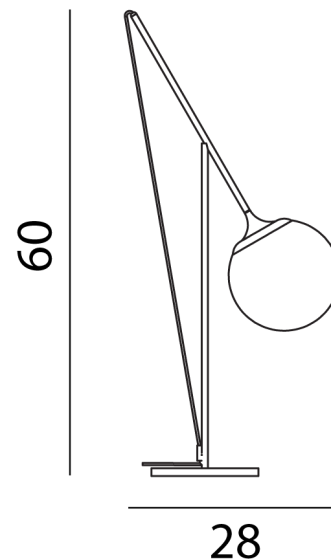

## Cristalglob Table lamp

by Marco Pagnoncelli

Cristalglob is defined by its distinct mouth-blown glass diffuser which casts delicate patterns within a space. The table lamp version features an LED source and unique design making it ideal for living room and bedroom applications. Available with crystal or pink glass with white or brass frame.

### Product Dimensions

<b>Materials</b>	Blown Glass	<b>Source</b>	9W LED	<b>Colour Temp</b>	3000K
<b>Output</b>	1430lm	<b>CRI</b>	90		