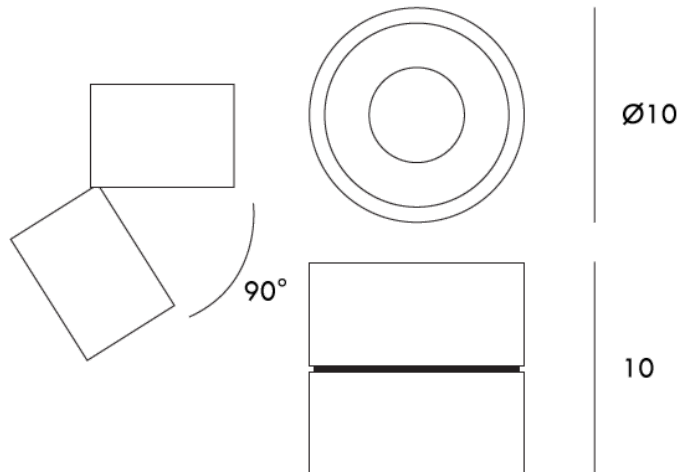

SI PL/TOMMY/DIMM/BK

Tommy Spot

by

The Tommy ceiling mounted spot light with CREE COB LED light source and 90 degree adjustability. Die cast alloy body with painted finish. Dimmable. Available in black or white finish.

Supplier	Studio Italia
Country	China
SKU	SI PL/TOMMY/DIMM/BK
Finish	Black

Product Dimensions

Materials	Aluminium	Source	12W LED	Colour Temp	3000K
Output	1050lm	Emission	38 degree beam	Dimming	PHASE
Notes	90 degree adjustable angle				